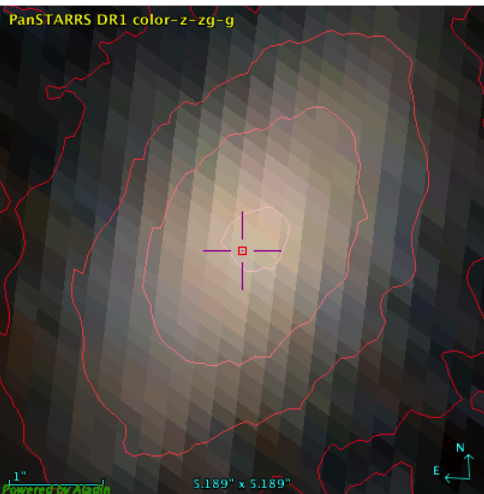

From ground

Sérsic light profile from Gaia data

SourceId 1057418062057809664

Ellipticity=0.48

Position angle=148.5°

Sérsic index = 3.5