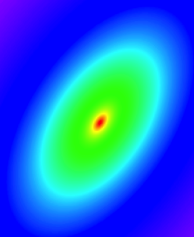

From ground

Sérsic light profile from Gaia data

SourceId 1057418062057809664

Ellipticity=0.48

Position angle=148.5°

Sérsic index = 3.5