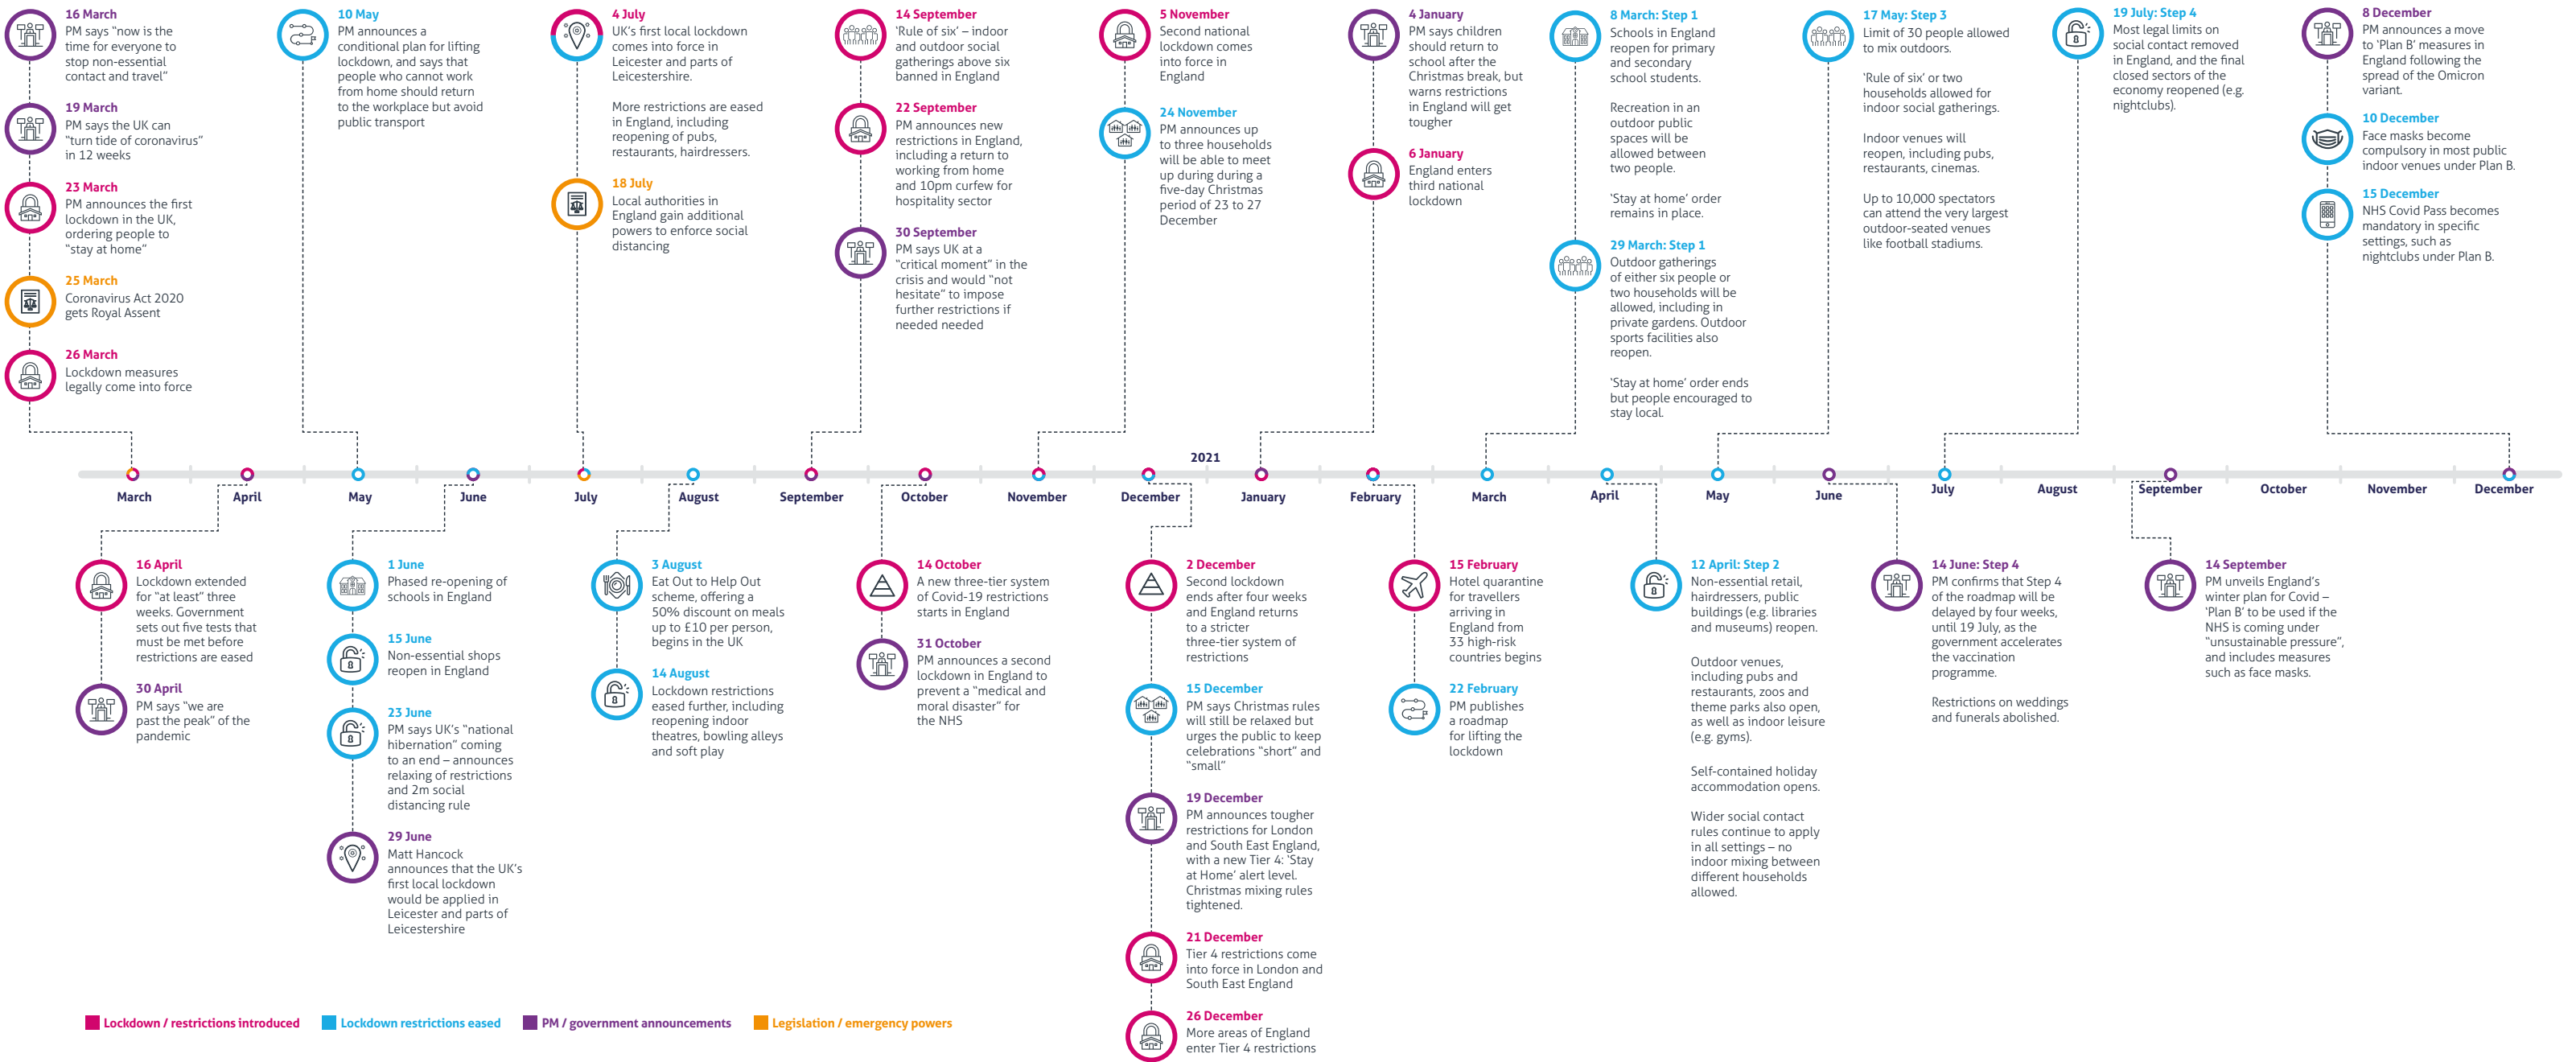

# Timeline of UK government coronavirus lockdowns and measures, March 2020 to December 2021

Source: Institute for Government analysis.