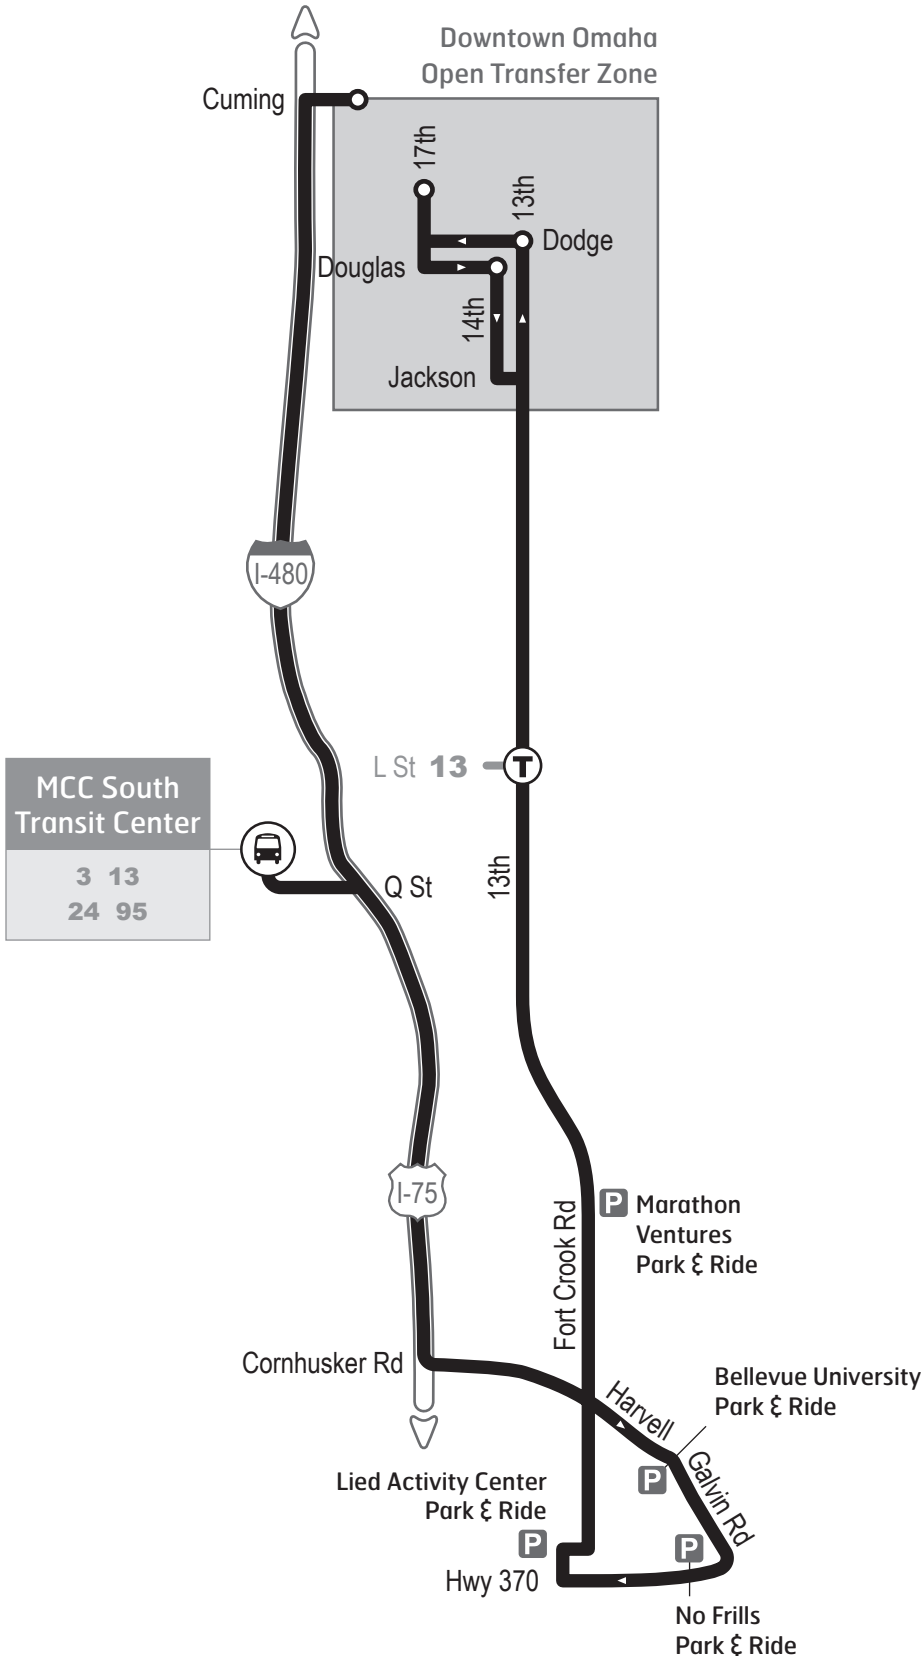

95 Bellevue Express

Legend

- Route 95
- Transfer Points
Rush Hour Only
- Transit Center
- Park & Ride Lots

95 AM Express				<i>AM expreso</i>			
Bellevue to Downtown				Bellevue a el centro			
Weekdays				<i>Entre Semana</i>			
Galvin & Harvell <i>Bellevue University</i>	Galvin & Harlan <i>No Frills</i>	Fort Crook & Harlan <i>Lied Activity Center</i>	Fort Crook & Childs <i>Marathon Ventures</i>	13th & J Street	13th & Douglas	17th & Davenport	22nd & Cumming
6:12a	6:15	6:20	6:27	6:35	6:45	6:47	
6:42	6:45	6:50	6:57	7:05	7:15	7:17	7:22
7:12	7:15	7:20	7:27	7:35	7:45	7:47	7:52a

95 PM Express				<i>PM expreso</i>			
Downtown to Bellevue				El centro a Bellevue			
Weekdays				<i>Entre Semana</i>			
22nd & Cumming	16th & Davenport	14th & Douglas	13th & J Street	Fort Crook & Childs <i>Marathon Ventures</i>	Galvin & Harvell <i>Bellevue University</i>	Galvin & Harlan <i>No Frills</i>	Fort Crook & Harlan <i>Lied Activity Center</i>
4:07p	4:12	4:15	4:22	4:30	4:37	4:40	4:45
4:37	4:42	4:45	4:52	5:00	5:07	5:10	5:15
	5:12	5:15	5:22	5:30	5:37	5:40	5:45p

P Bellevue University *Park & Ride Lot*

Please park in the lot south of the Durham Center near the intersection of Galvin Rd and Lloyd Street. Buses will load southbound on Galvin at the Metro sign.

1000 Galvin Road, Bellevue, NE 68005

P No Frills *Park & Ride Lot*

Please park in the south end of the lot near Ludwig Drive. Buses will load westbound on Harlan Drive at the Metro sign.

1510 Harlan Drive, Bellevue, NE 68005

95 AM South				<i>AM sur</i>			
Downtown to Bellevue				El centro a Bellevue			
Weekdays				<i>Entre Semana</i>			
22nd & Cumming	17th & Davenport					MCC South Transit Center	Galvin & Harvell <i>Bellevue University</i>
5:50a						6:00	6:12
6:20						6:30	6:42
	6:47					7:00	7:12a