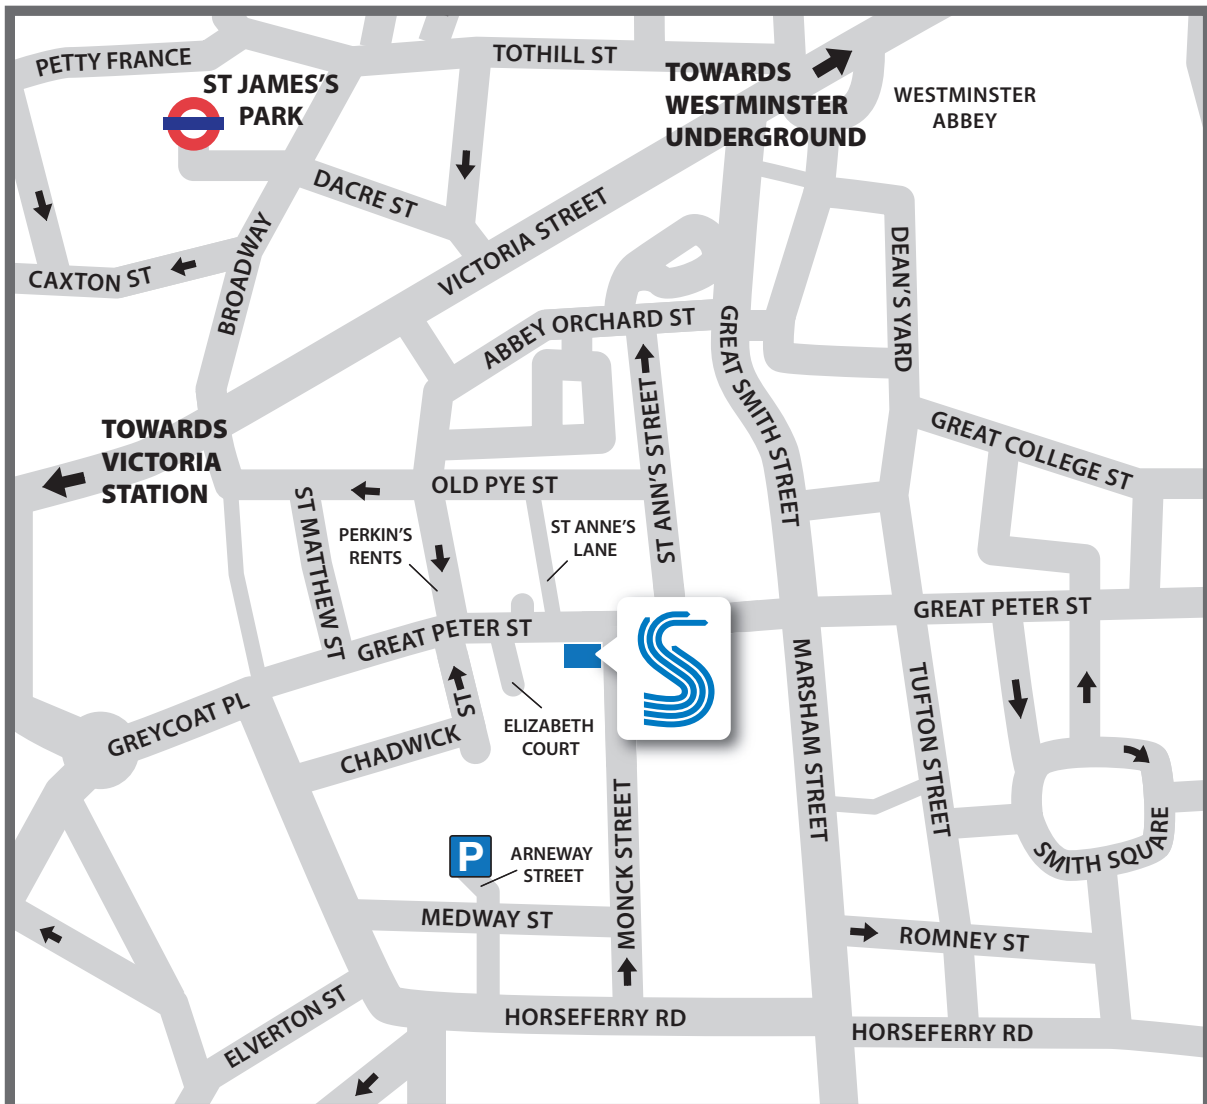

## Getting to SMMT

71 Great Peter Street, London SW1P 2BN, United Kingdom

**Buses:** Several routes stop on Marsham Street which is less than one minute's walk from SMMT's office.

**National Rail:** The SMMT office is a 10-15 minute walk from London Victoria Station.

**London Underground:** The SMMT office is accessible from St James Park (Circle and District lines – five minute walk), Victoria (Circle, District and Victoria lines – 10-15 minute walk) and Westminster (Circle, District and Jubilee lines – 10-15 minute walk).

**Car:** There is no parking available at SMMT's office. The nearest car park is located on Arneway Street (SW1P 2TX). Please note, Great Peter Street is within the Congestion Charge zone.