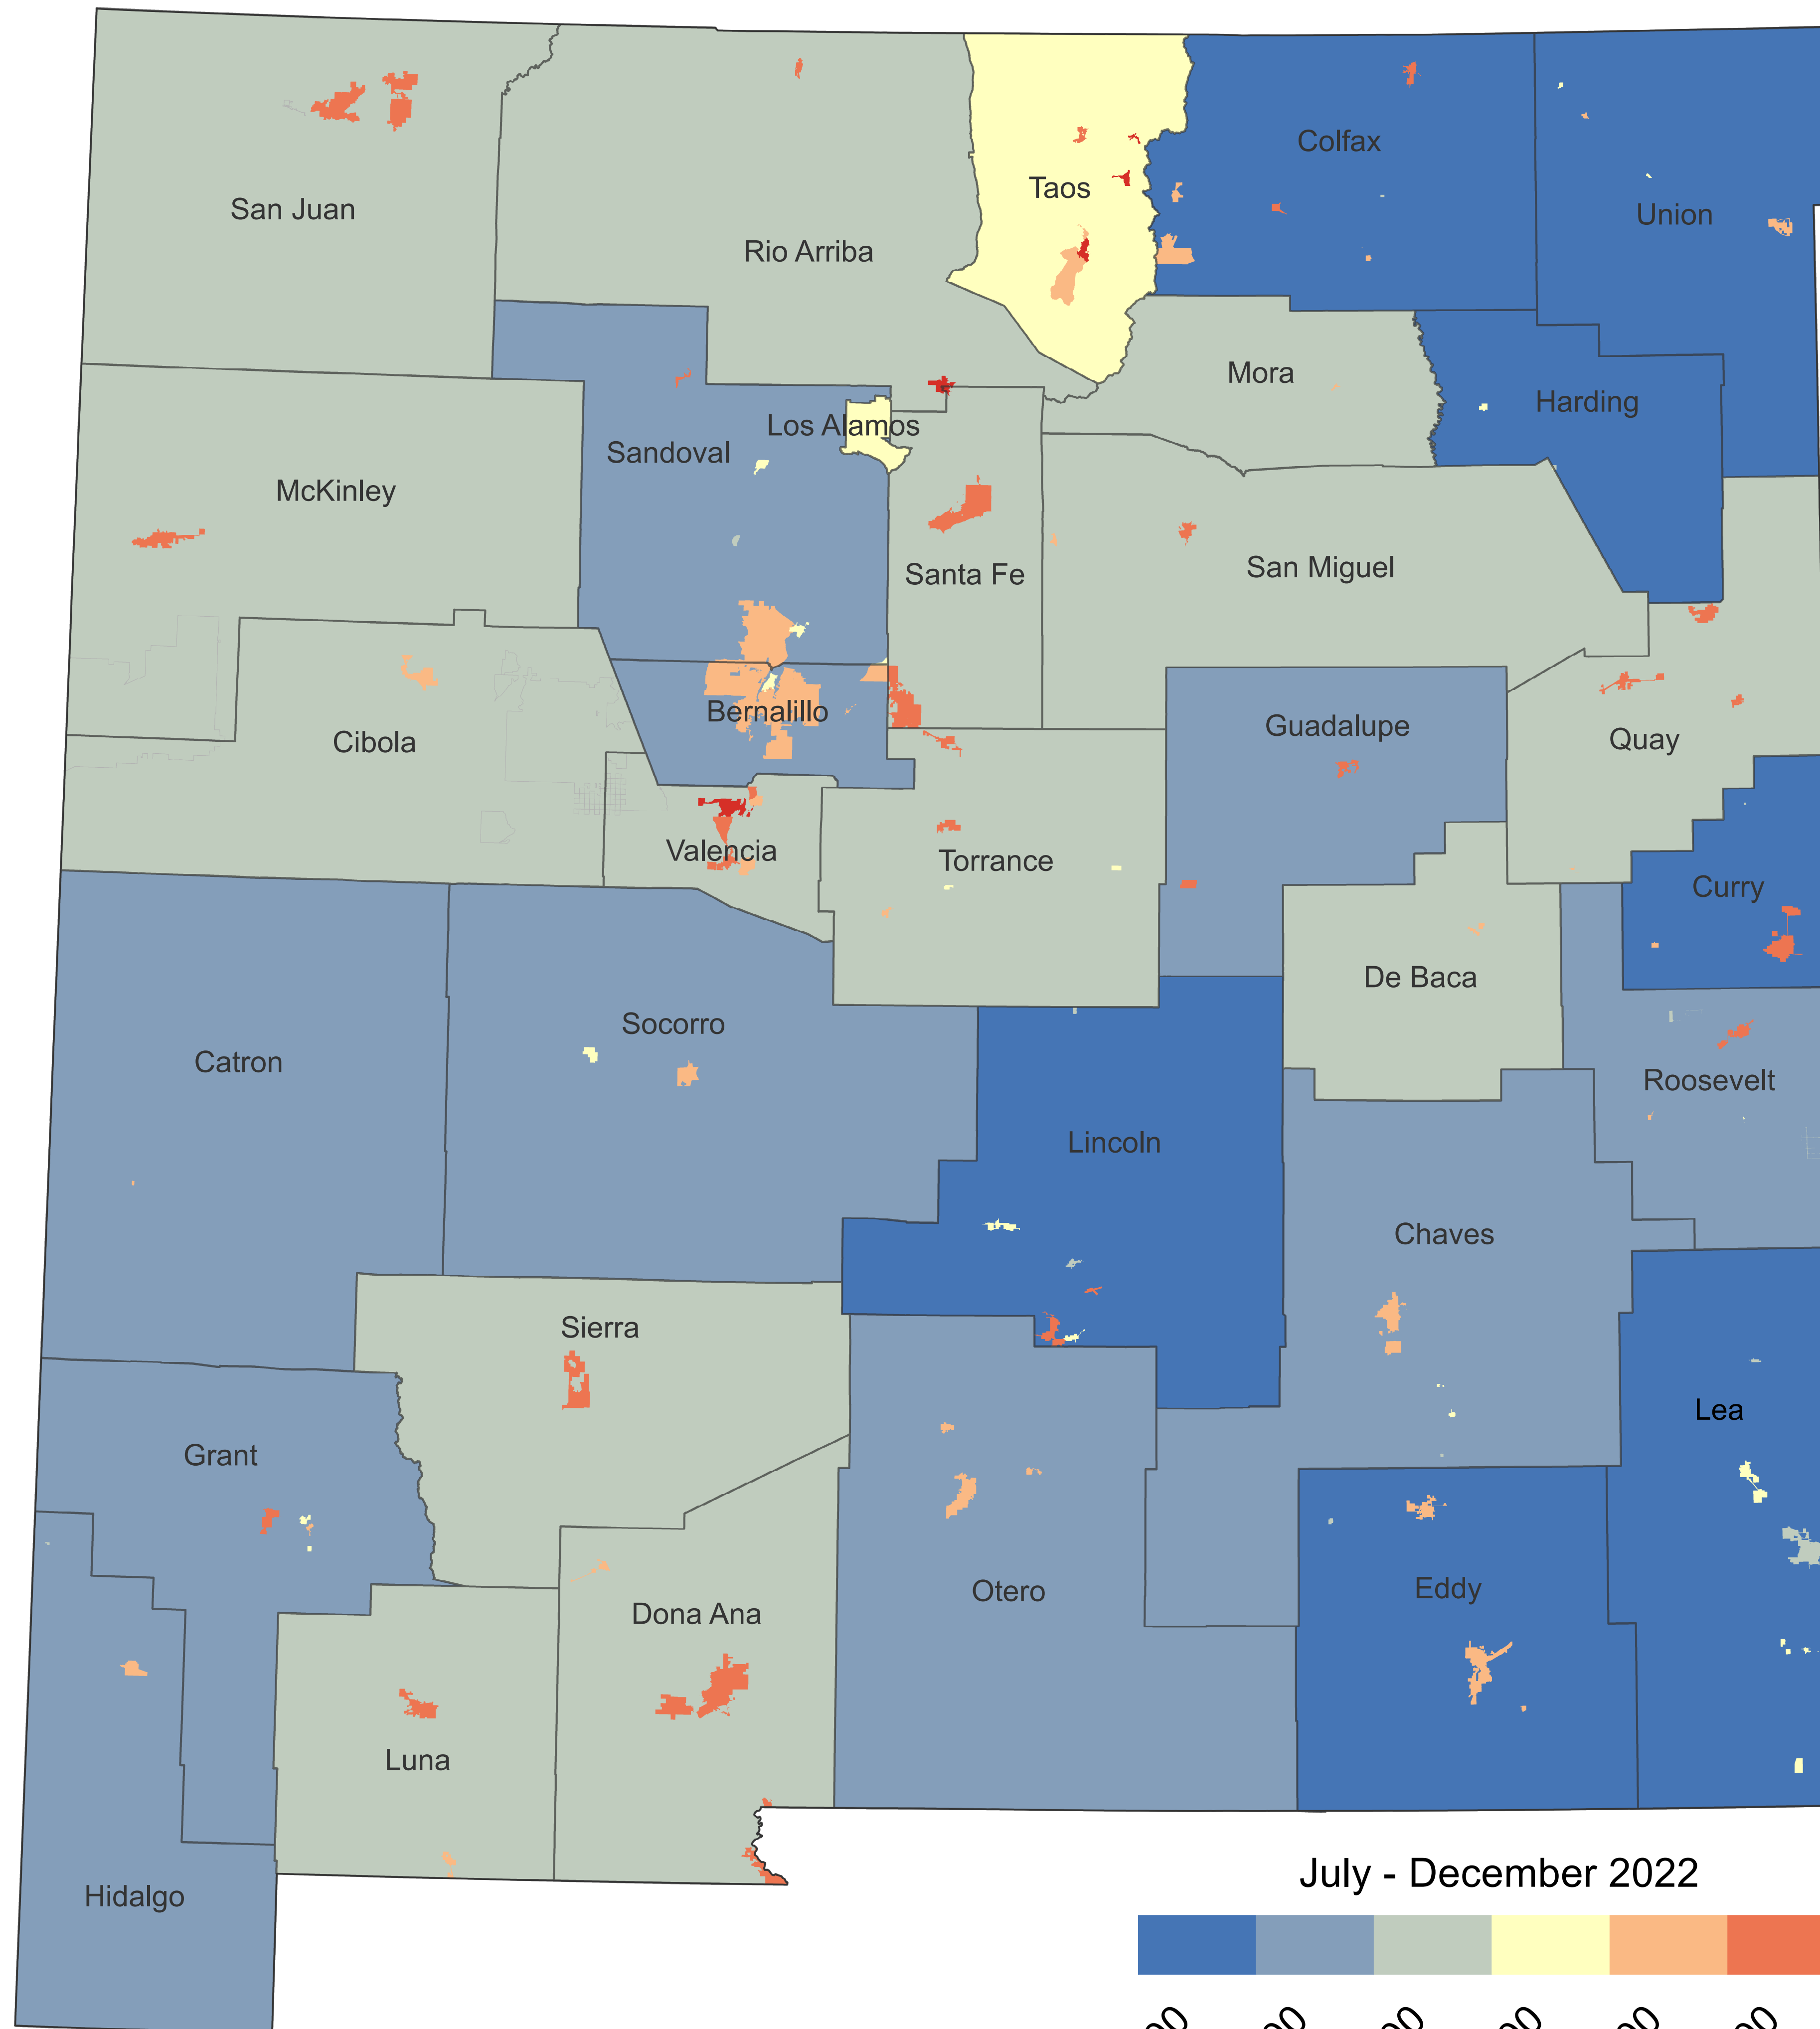

Gross Receipts Tax Rates

July - December 2022

 county boundary

Albuquerque / Middle Rio Grande Area

City of Santa Fe / Los Alamos Area