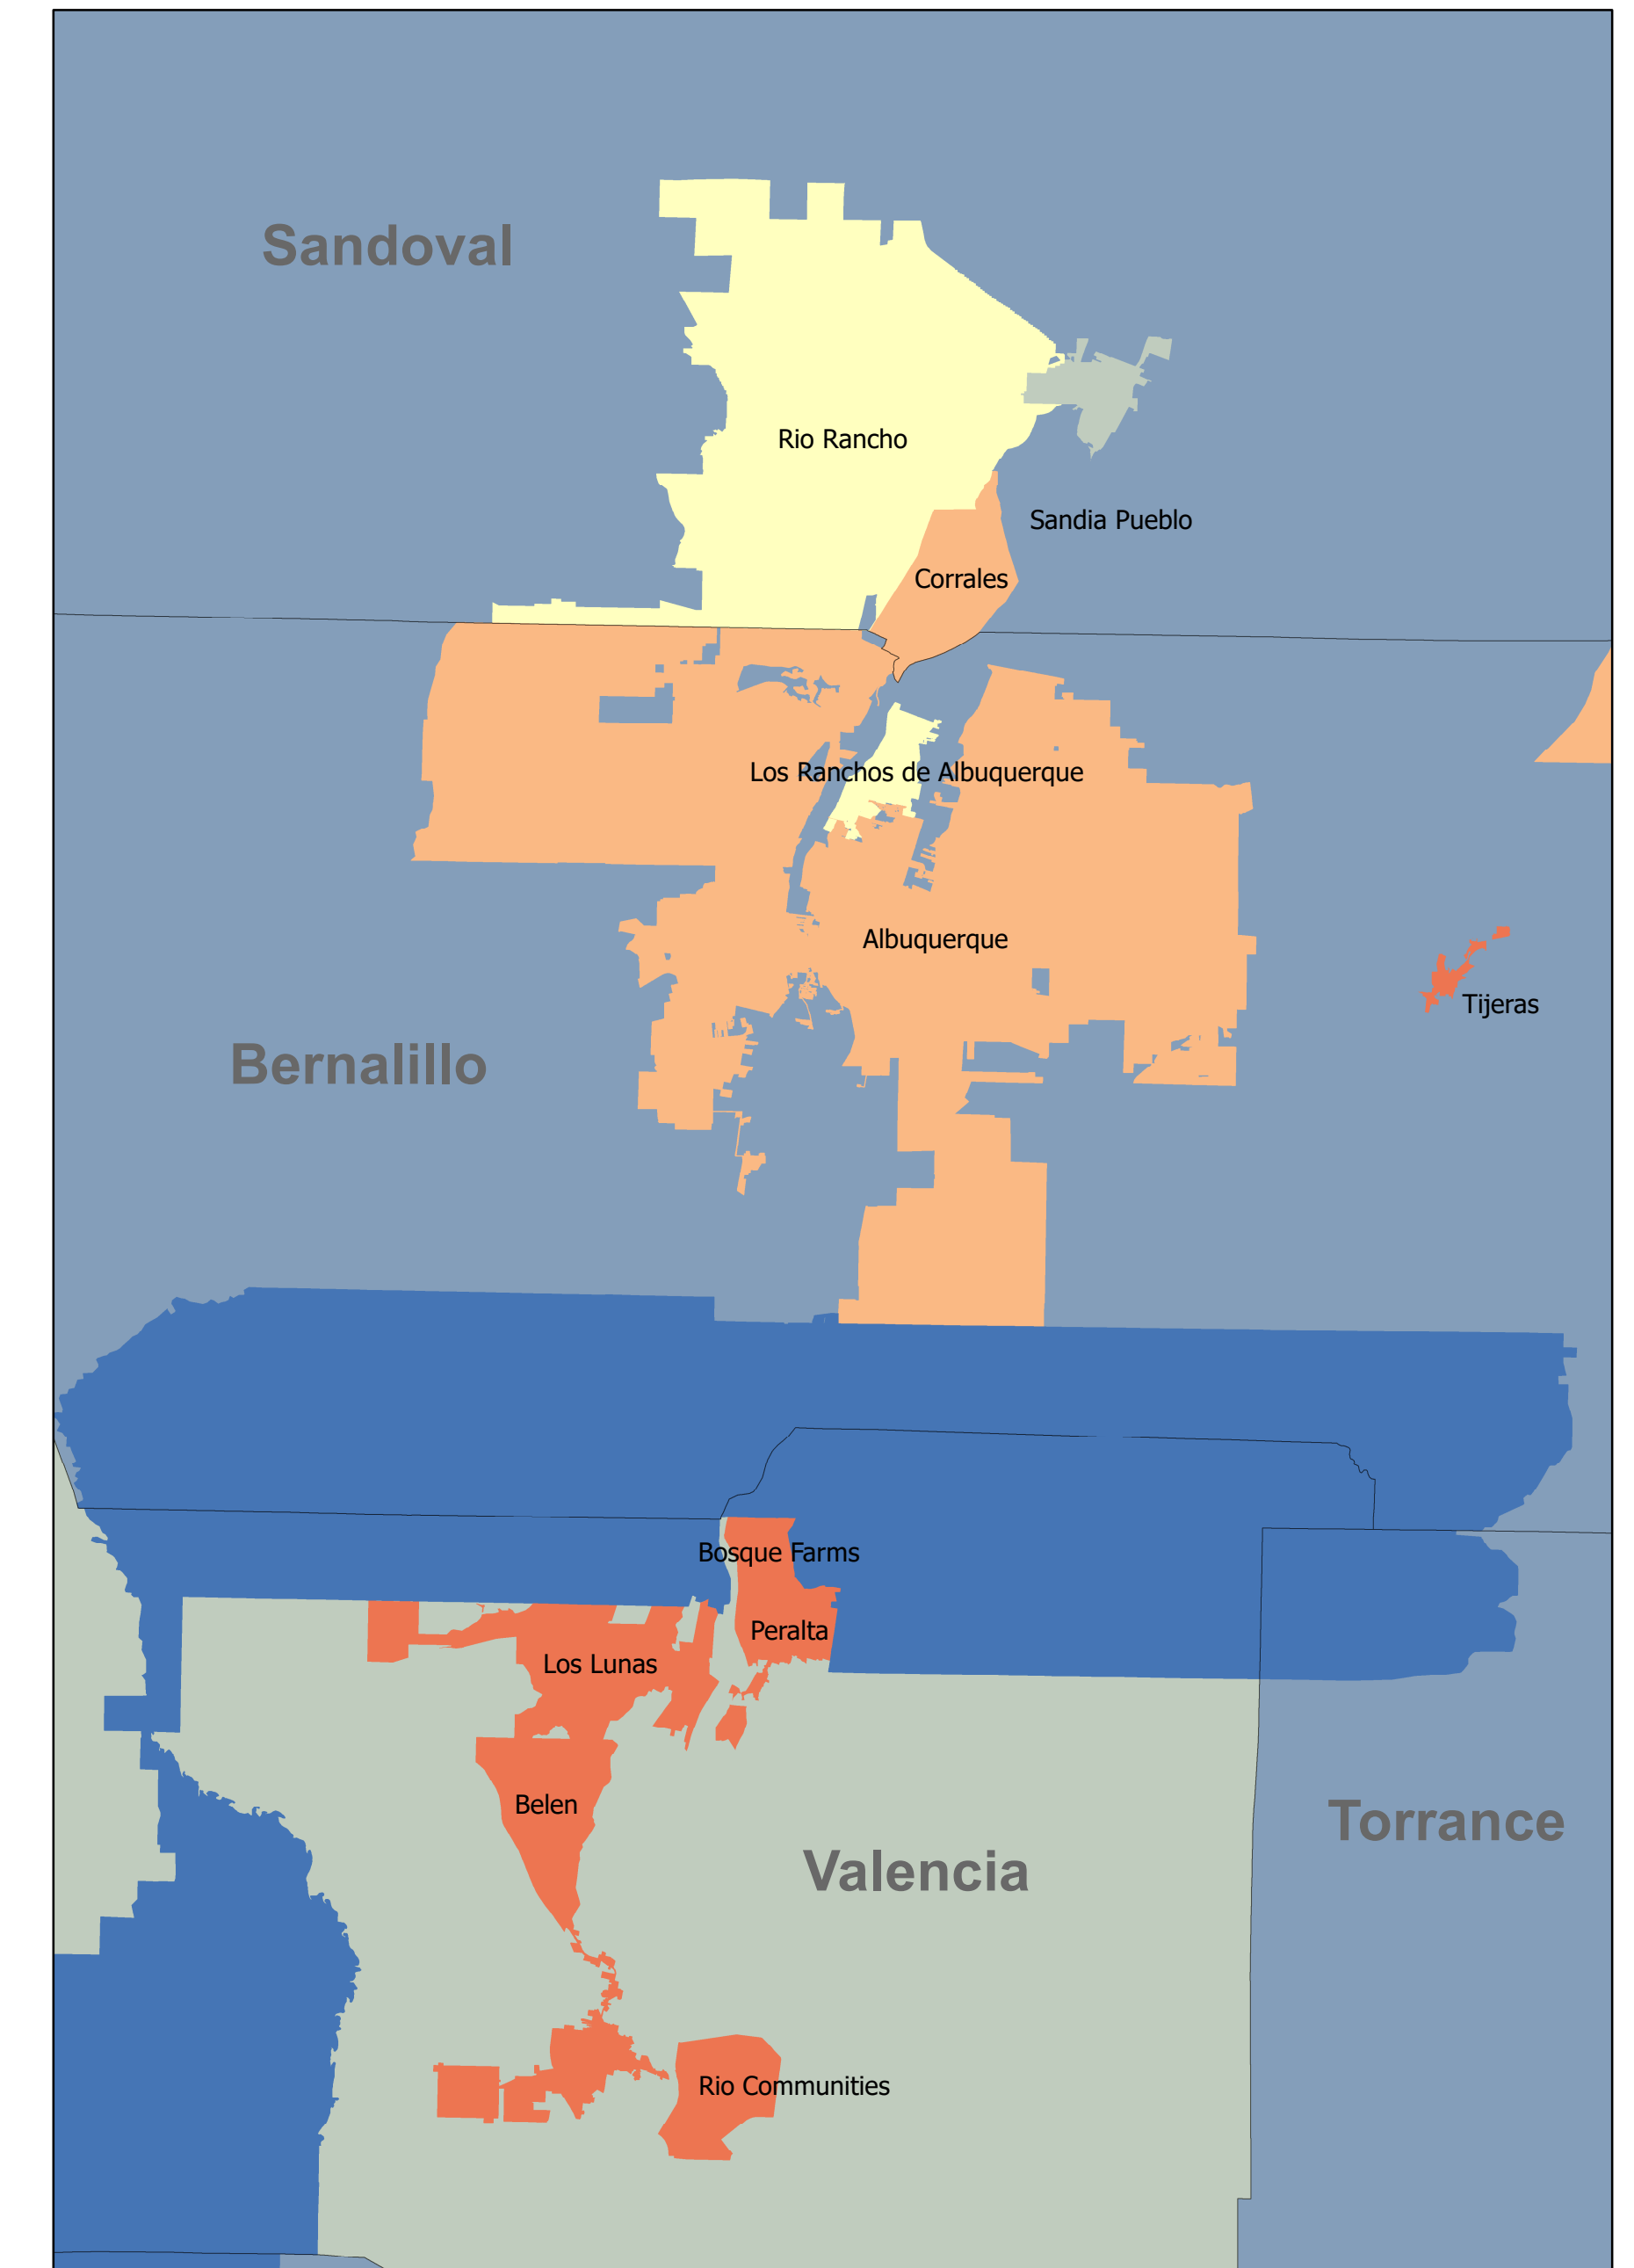

Gross Receipts Tax Rates

county boundary

Albuquerque / Middle Rio Grande Area

City of Santa Fe / Los Alamos Area