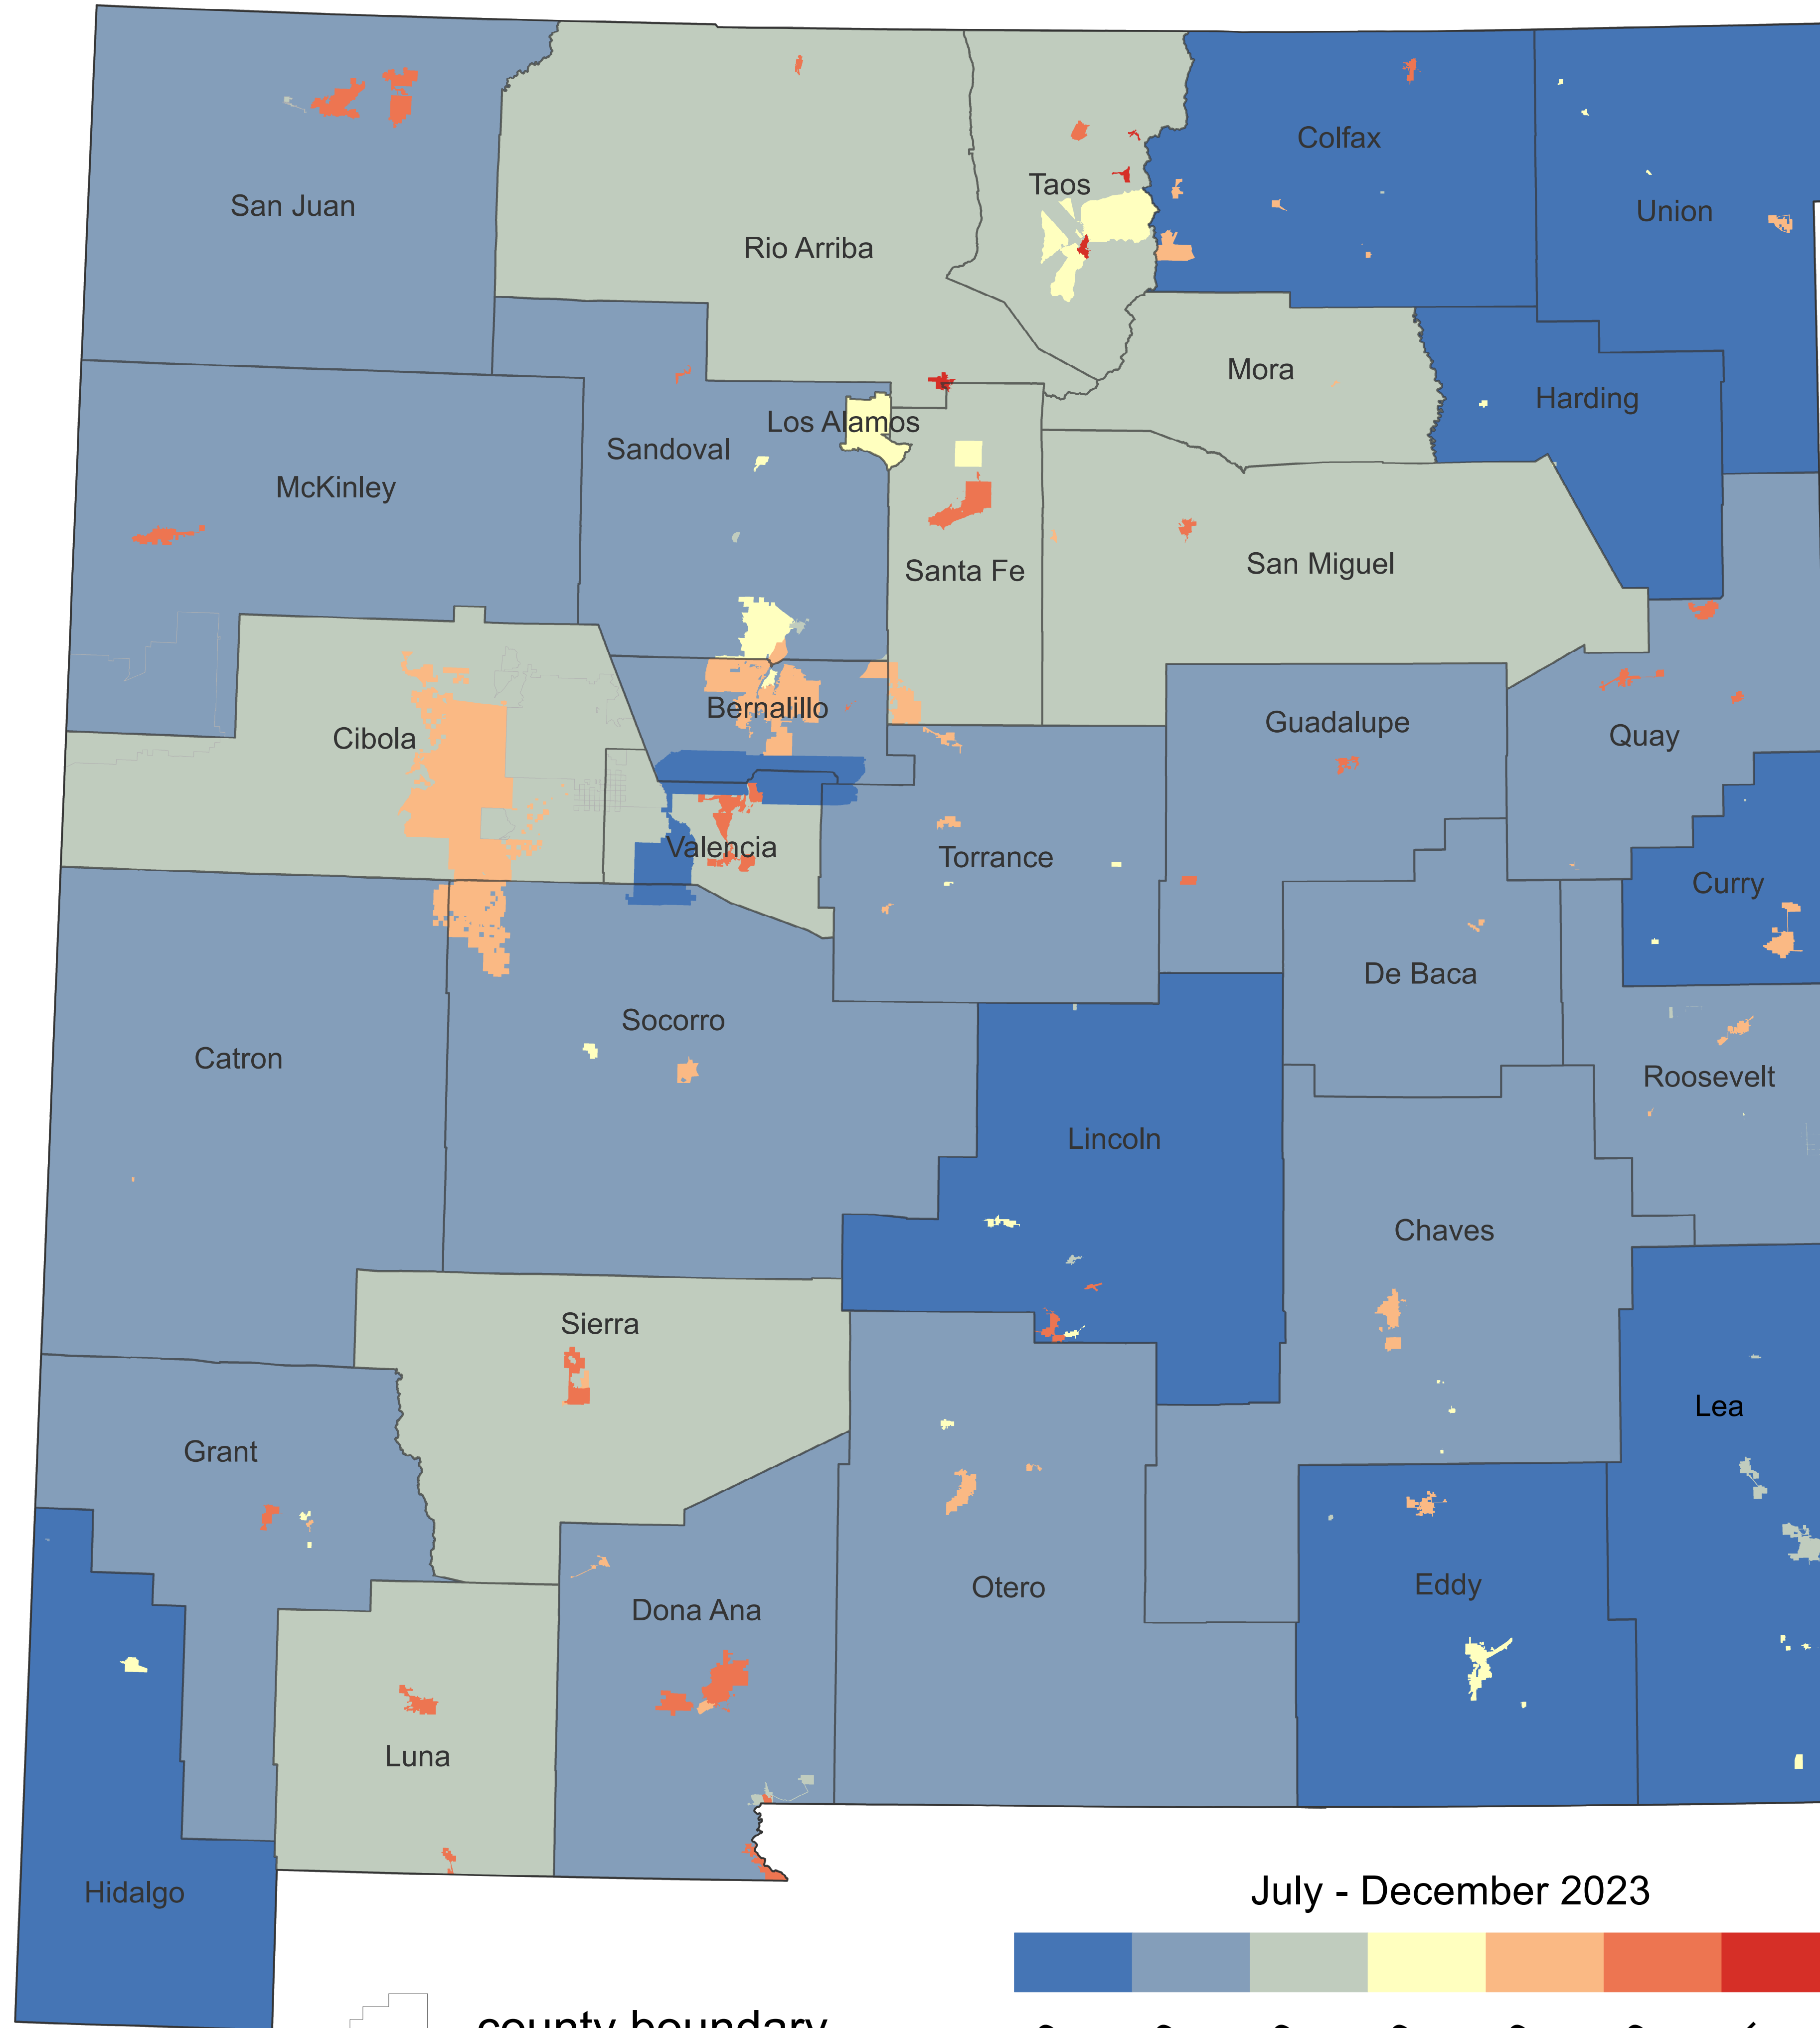

Gross Receipts Tax Rates

county boundary

Albuquerque / Middle Rio Grande Area

City of Santa Fe / Los Alamos Area