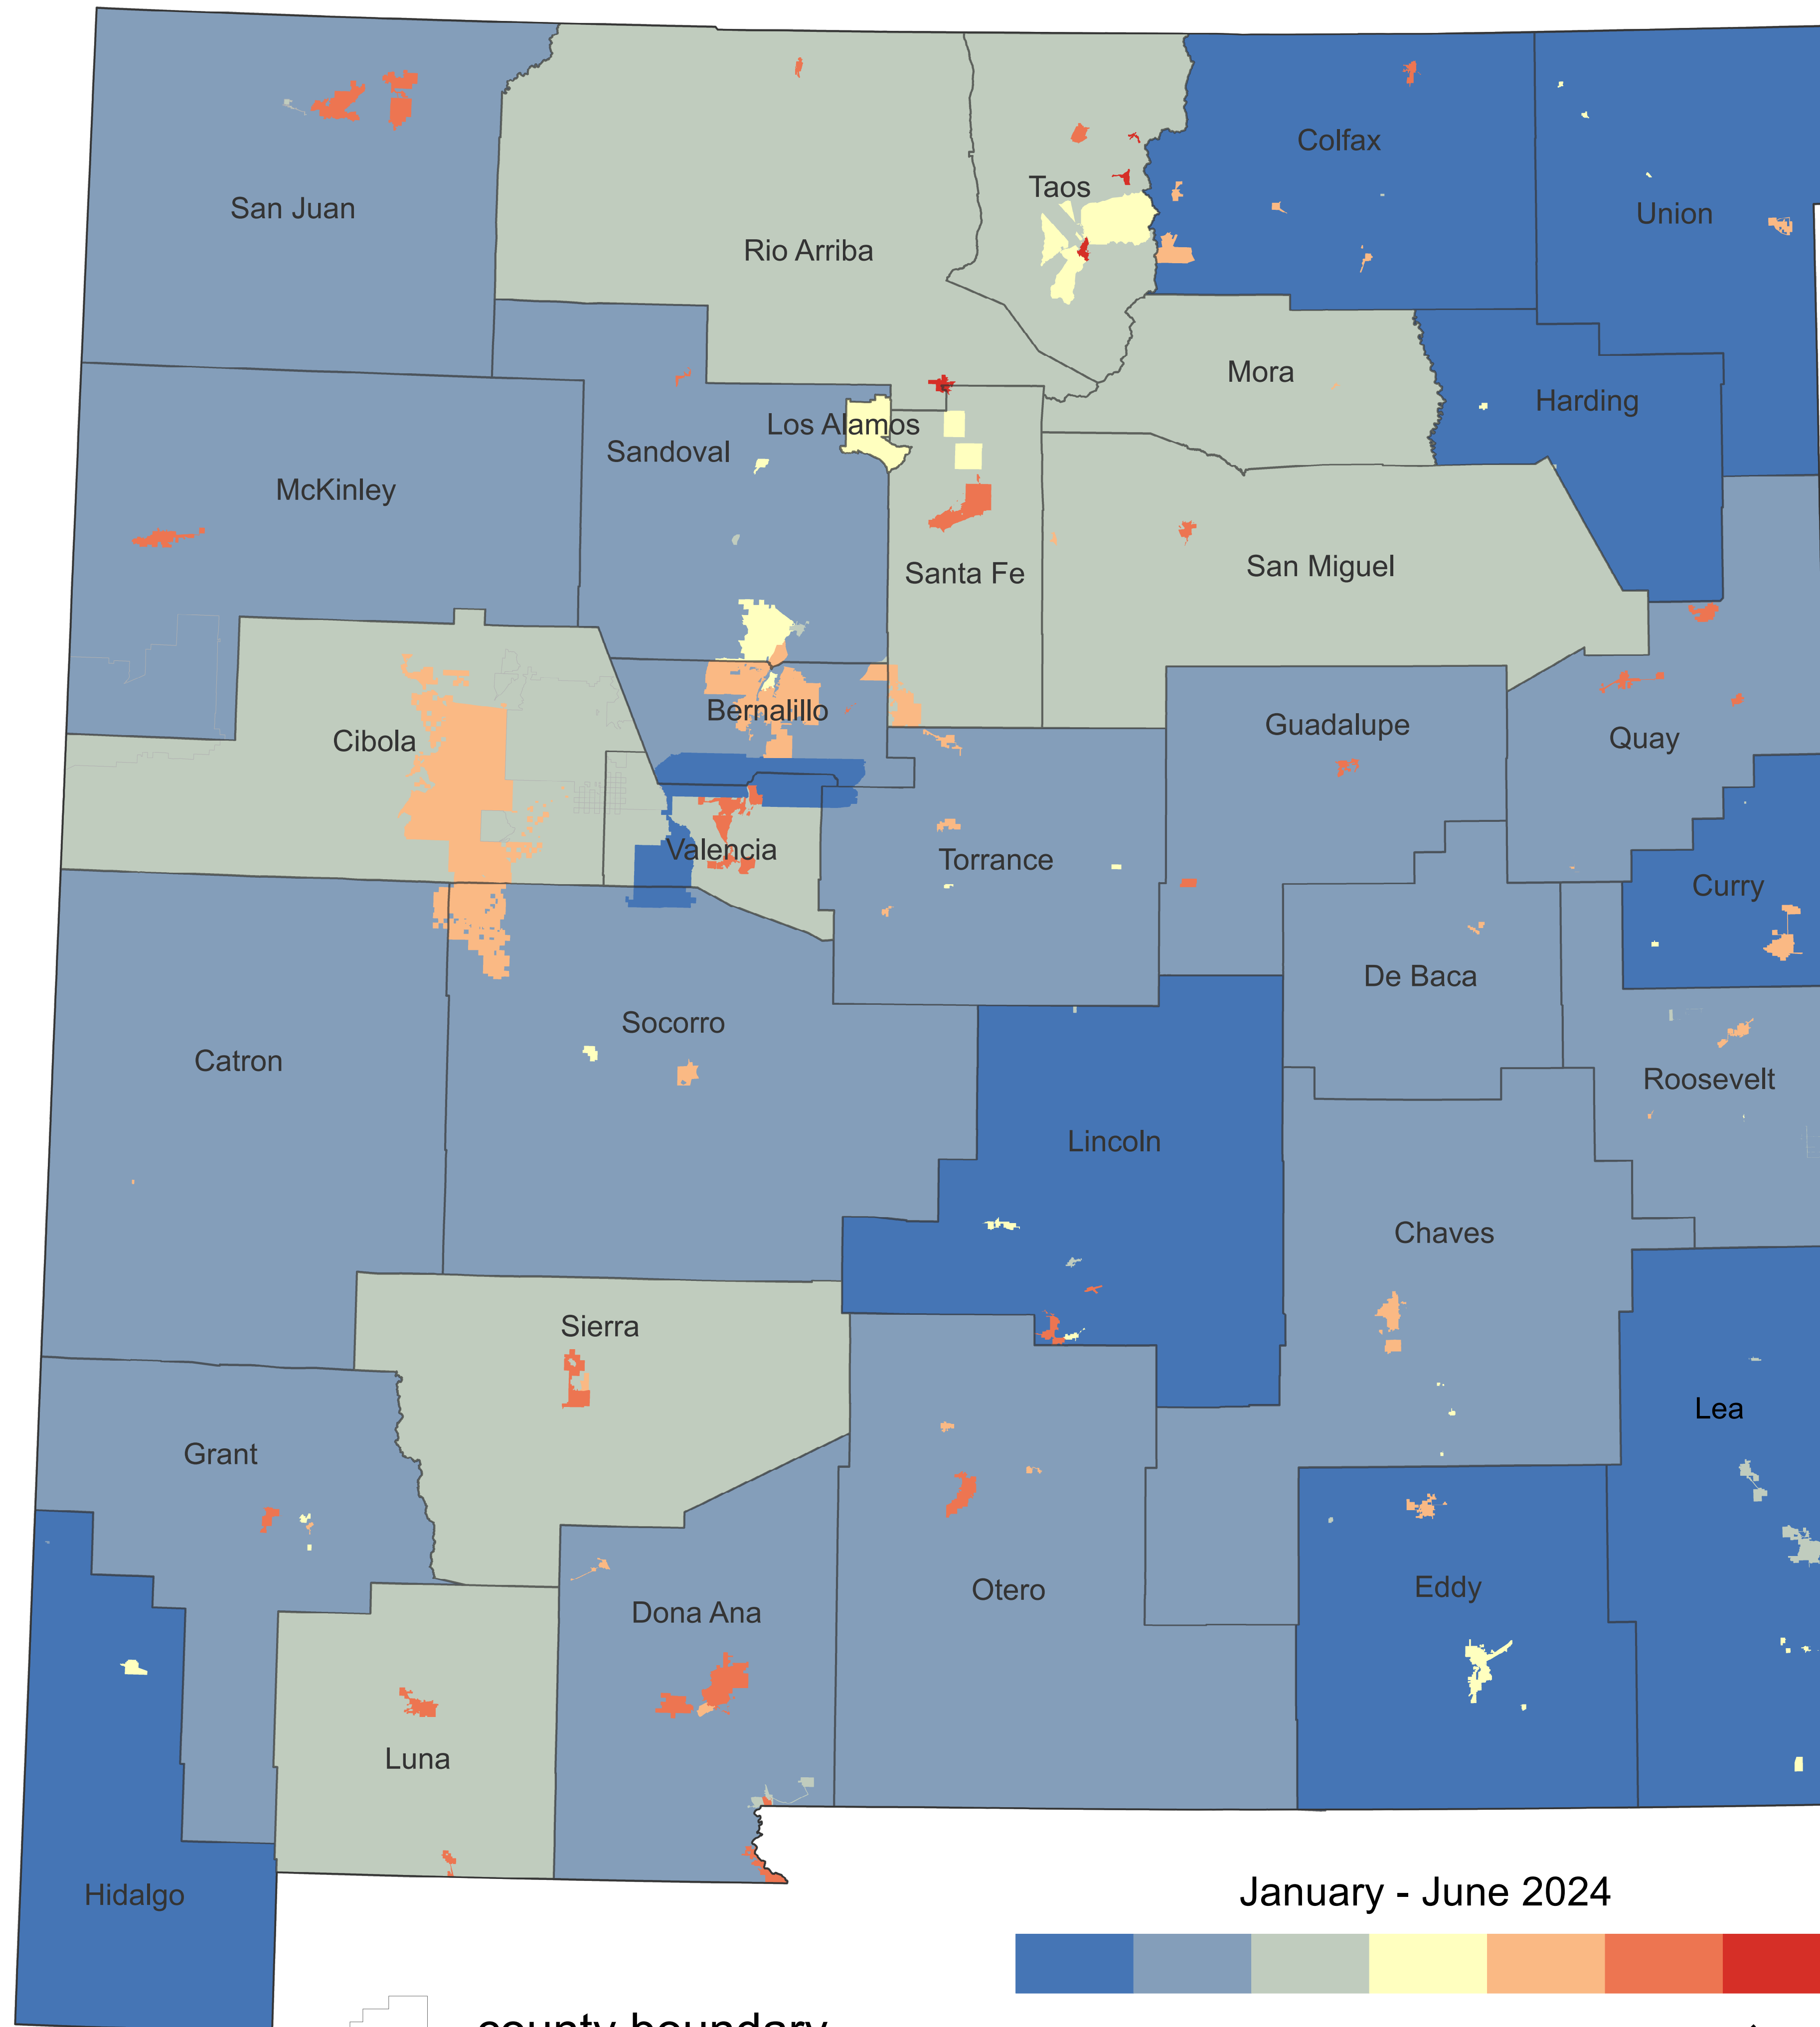

Gross Receipts Tax Rates

Albuquerque / Middle Rio Grande Area

City of Santa Fe / Los Alamos Area