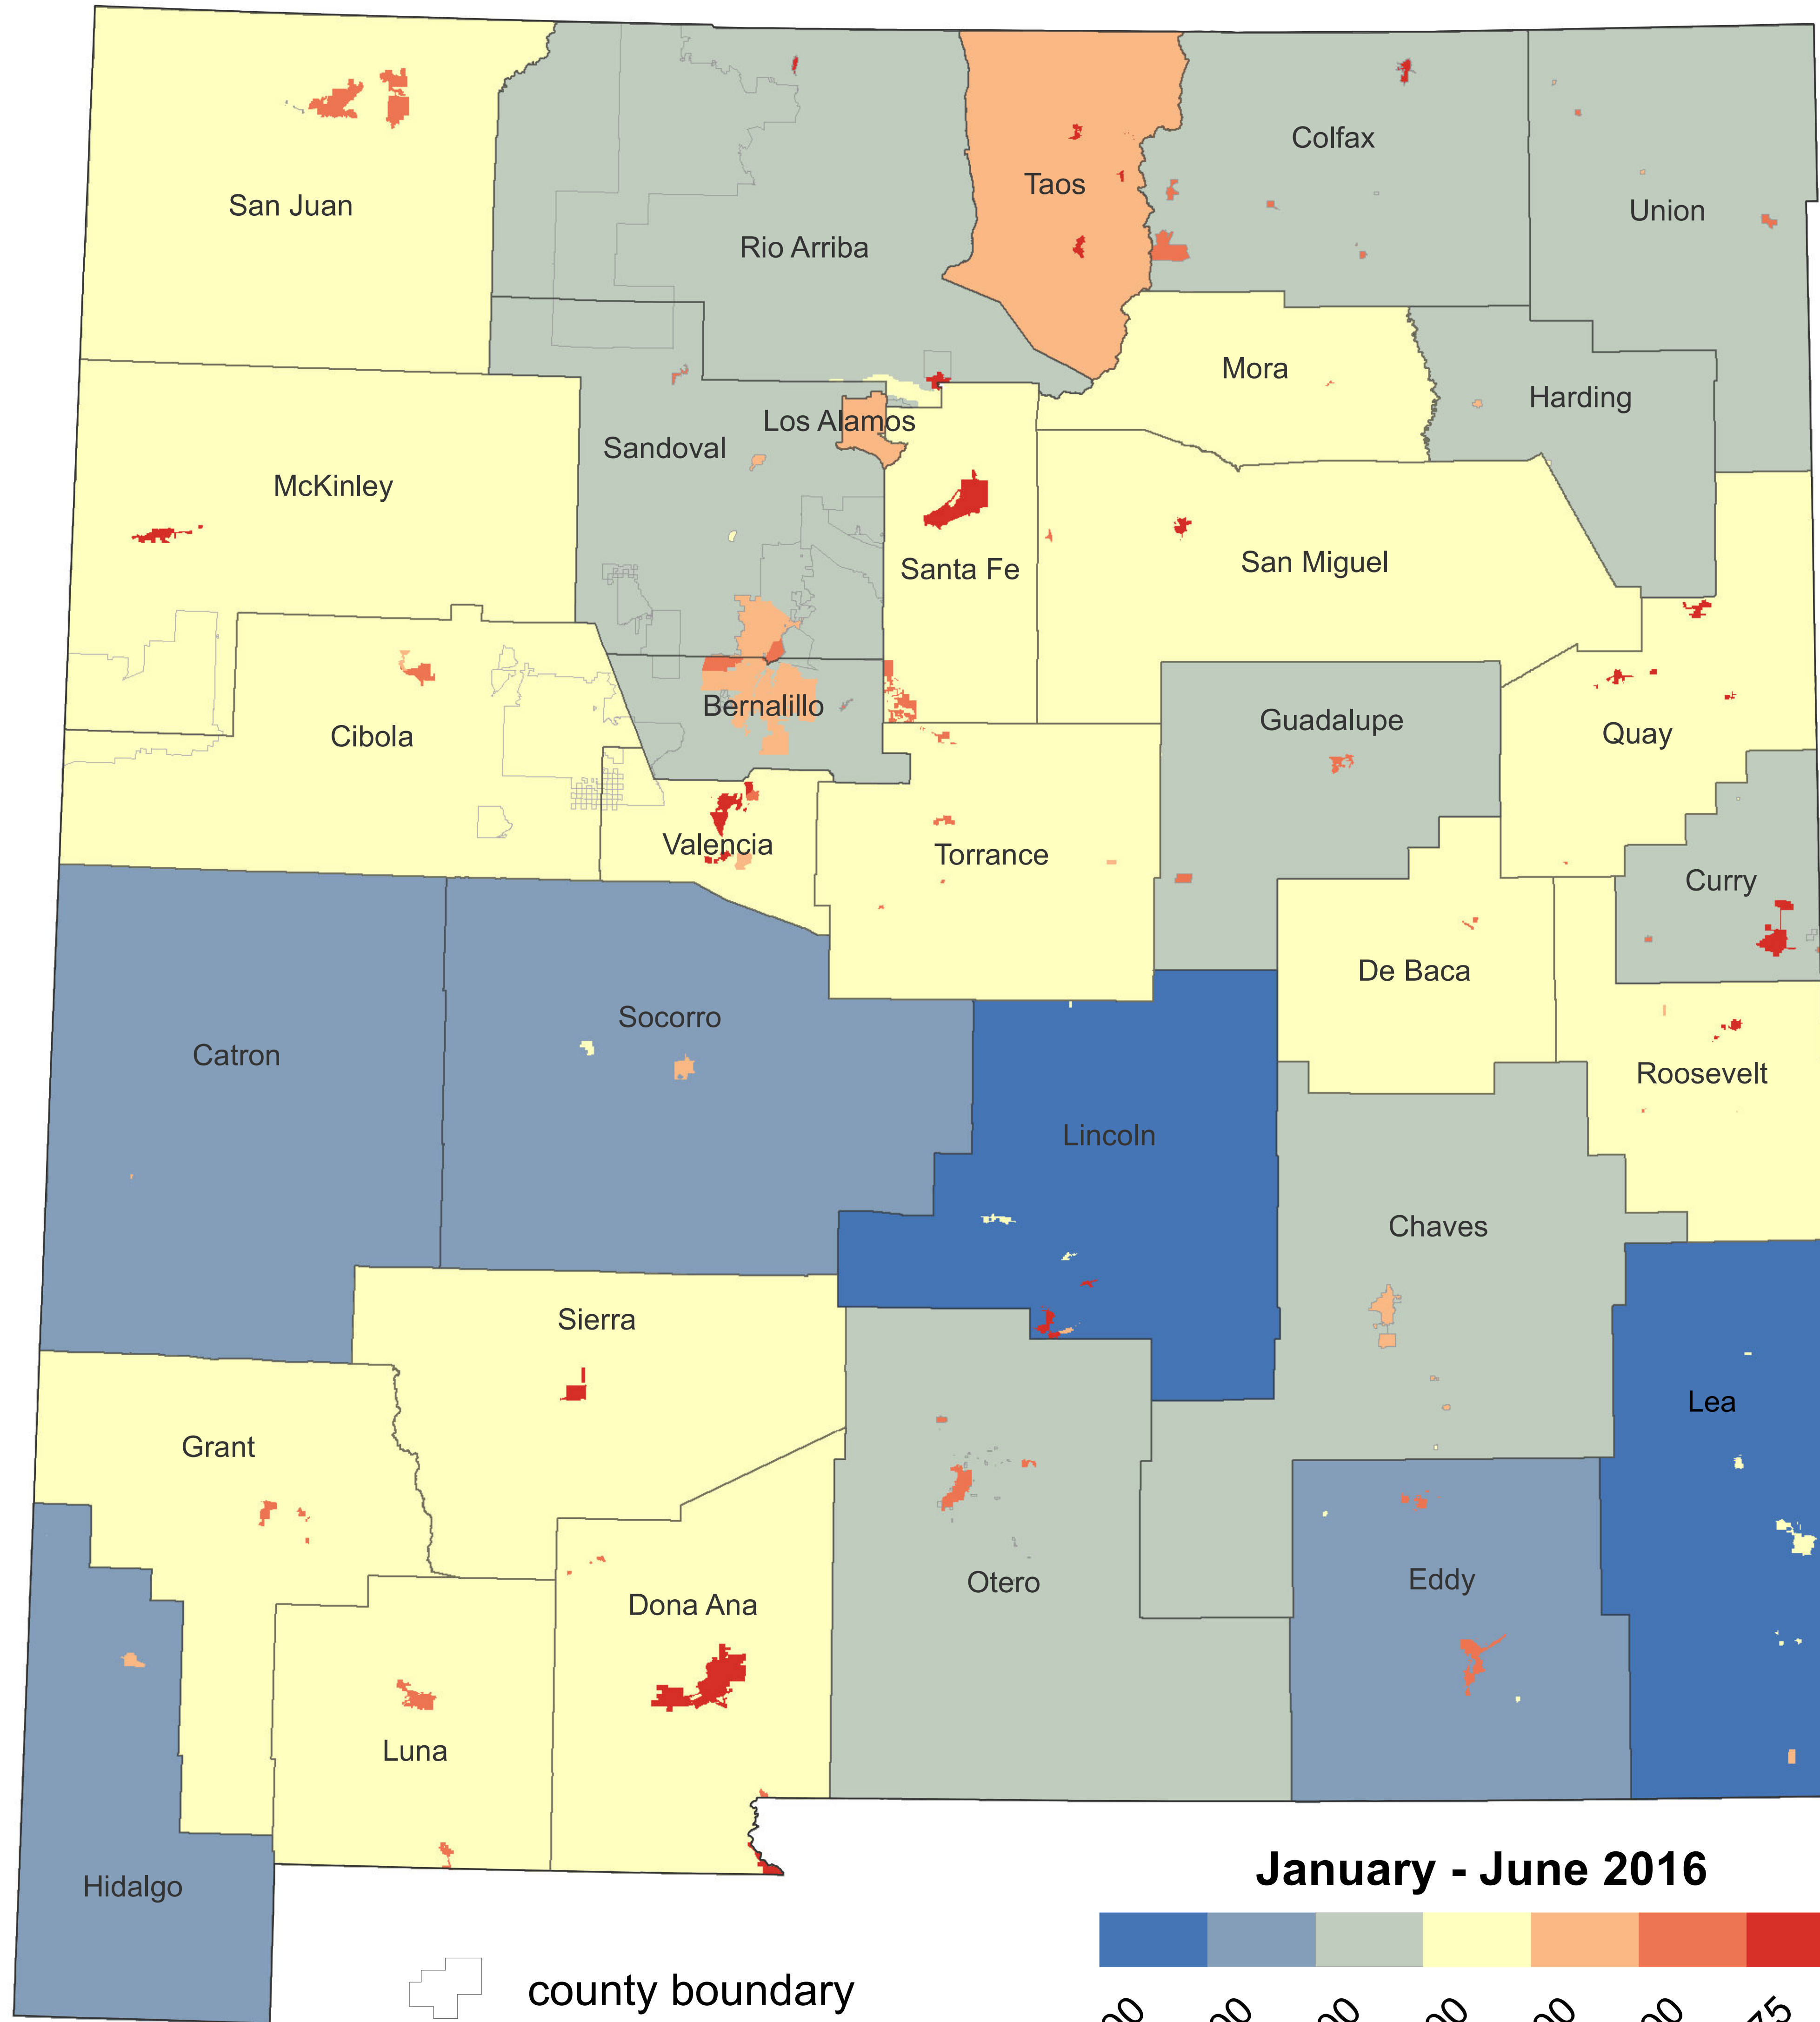

State of New Mexico Gross Receipts Tax Rates

Albuquerque / Middle Rio Grande Area

City of Santa Fe / Los Alamos Area