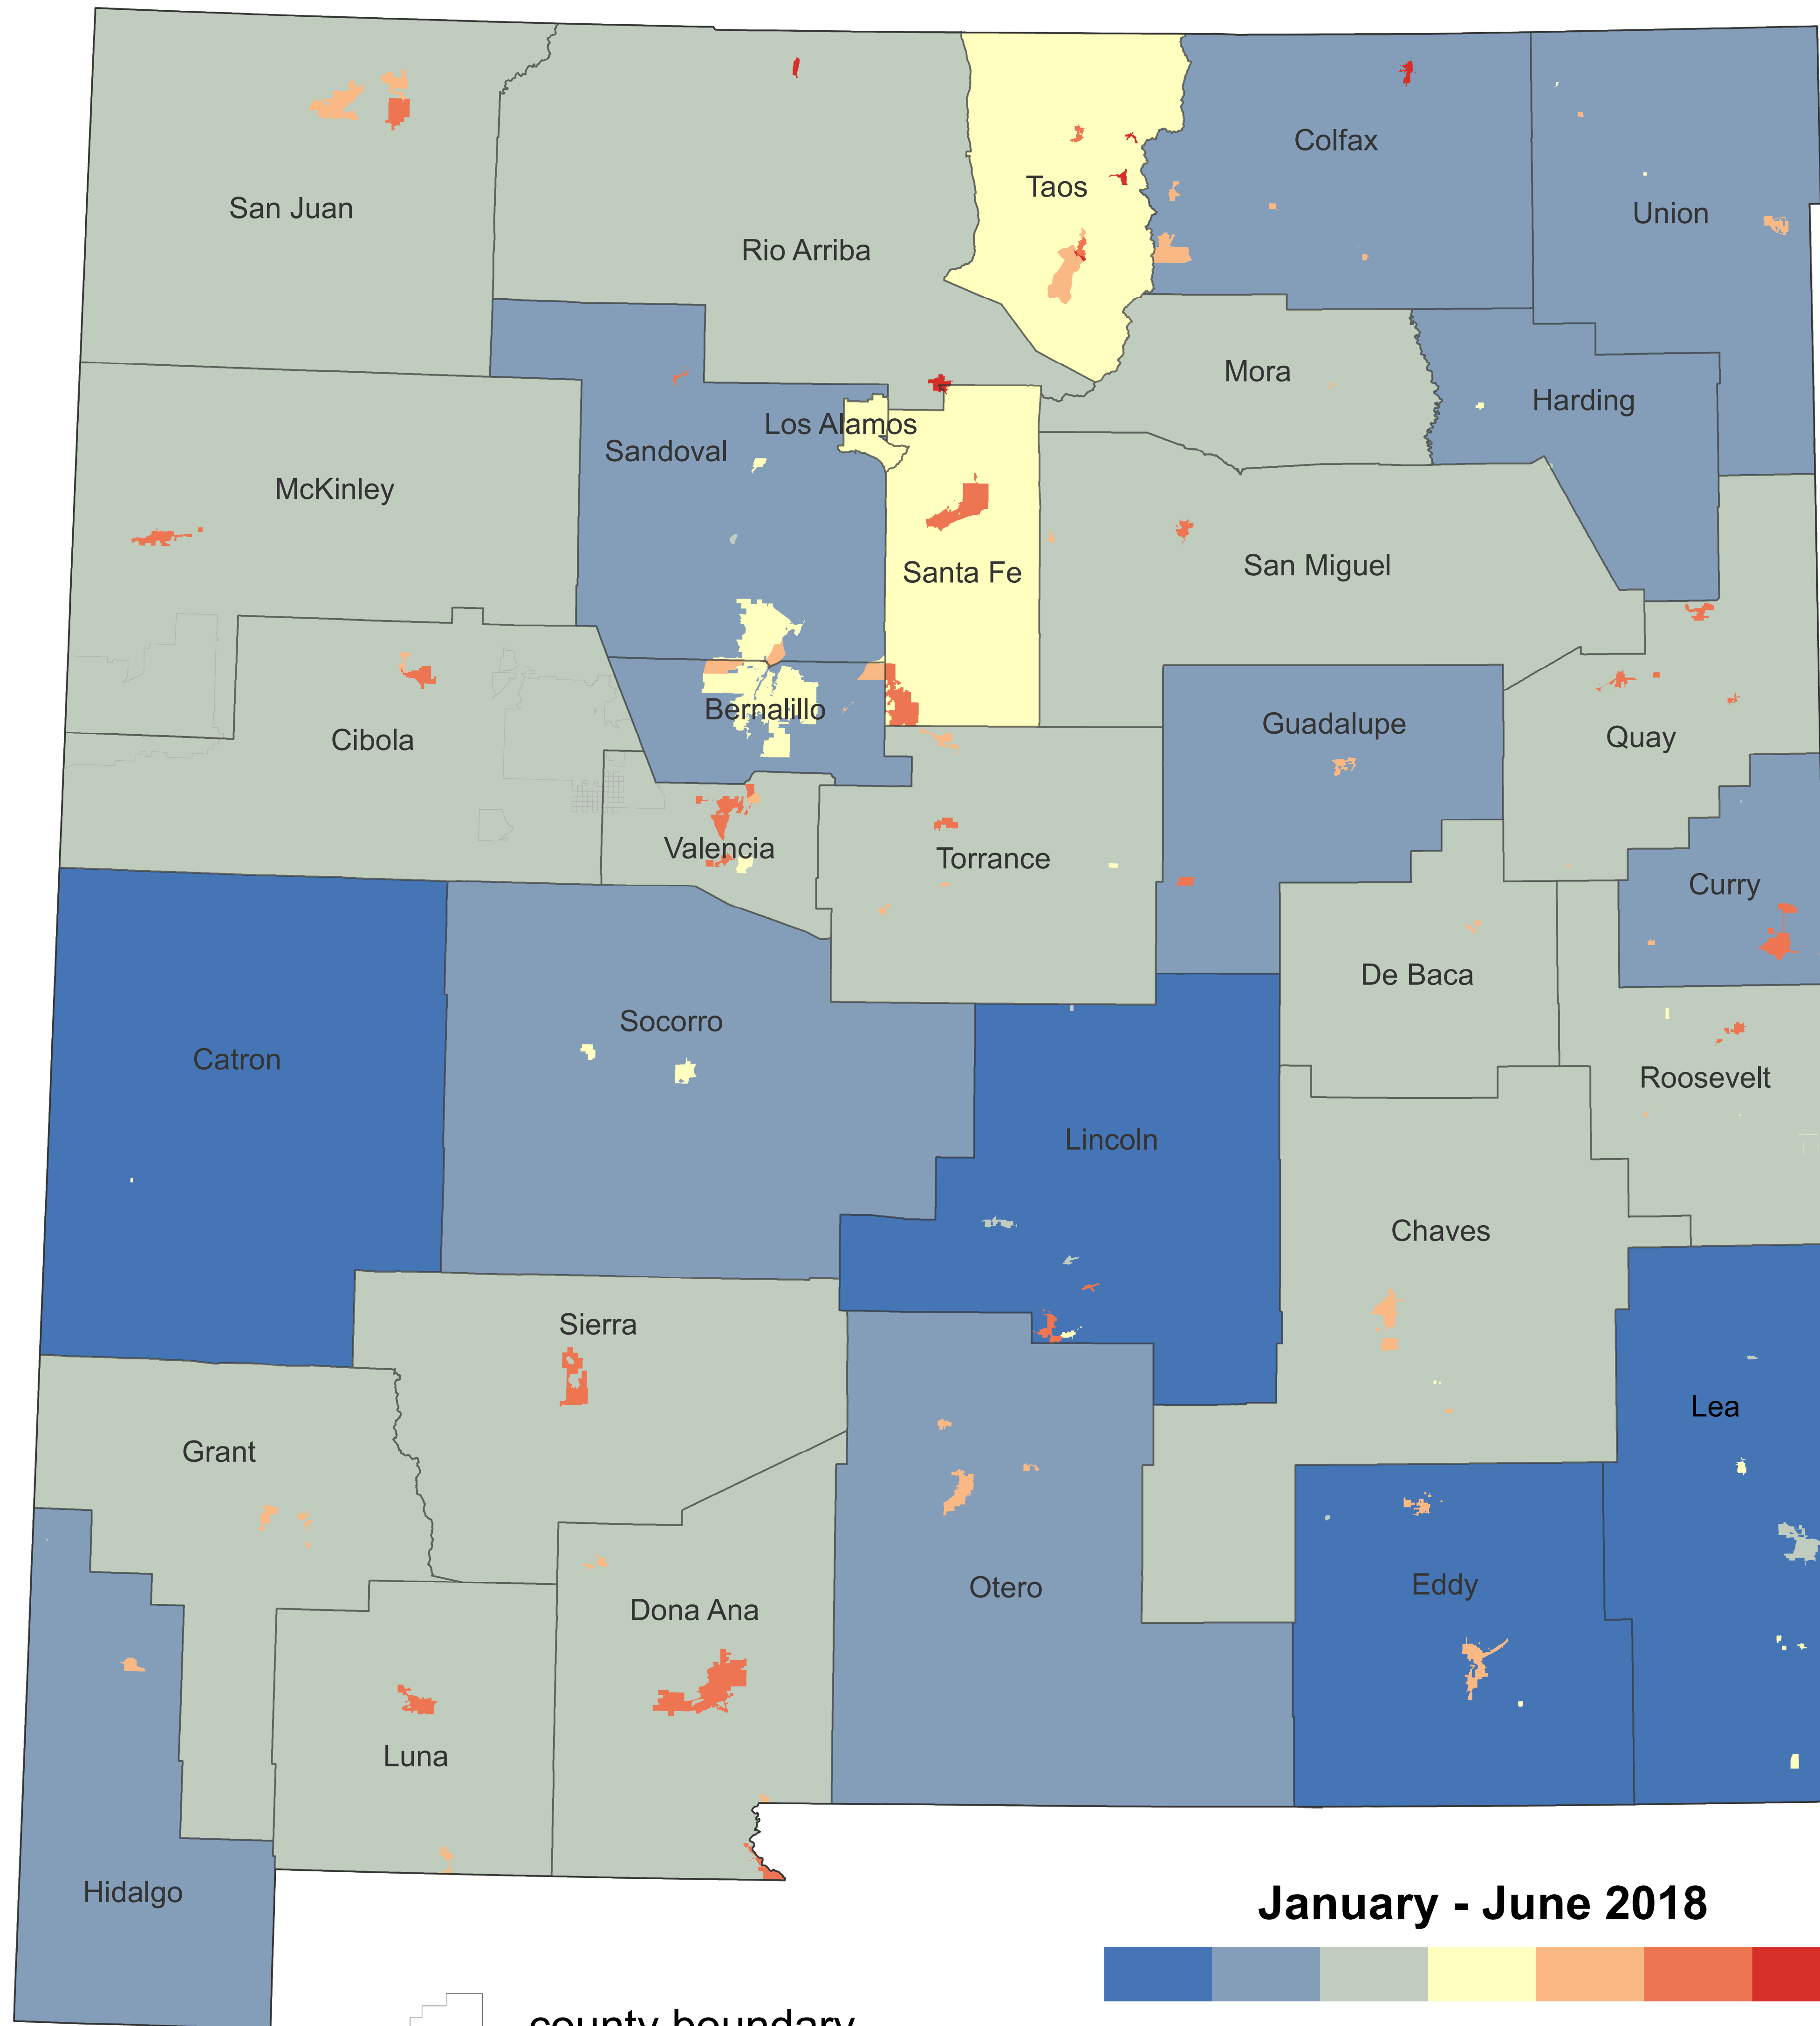

Gross Receipts Tax Rates

 county boundary

January - June 2018

Albuquerque / Middle Rio Grande Area

City of Santa Fe / Los Alamos Area