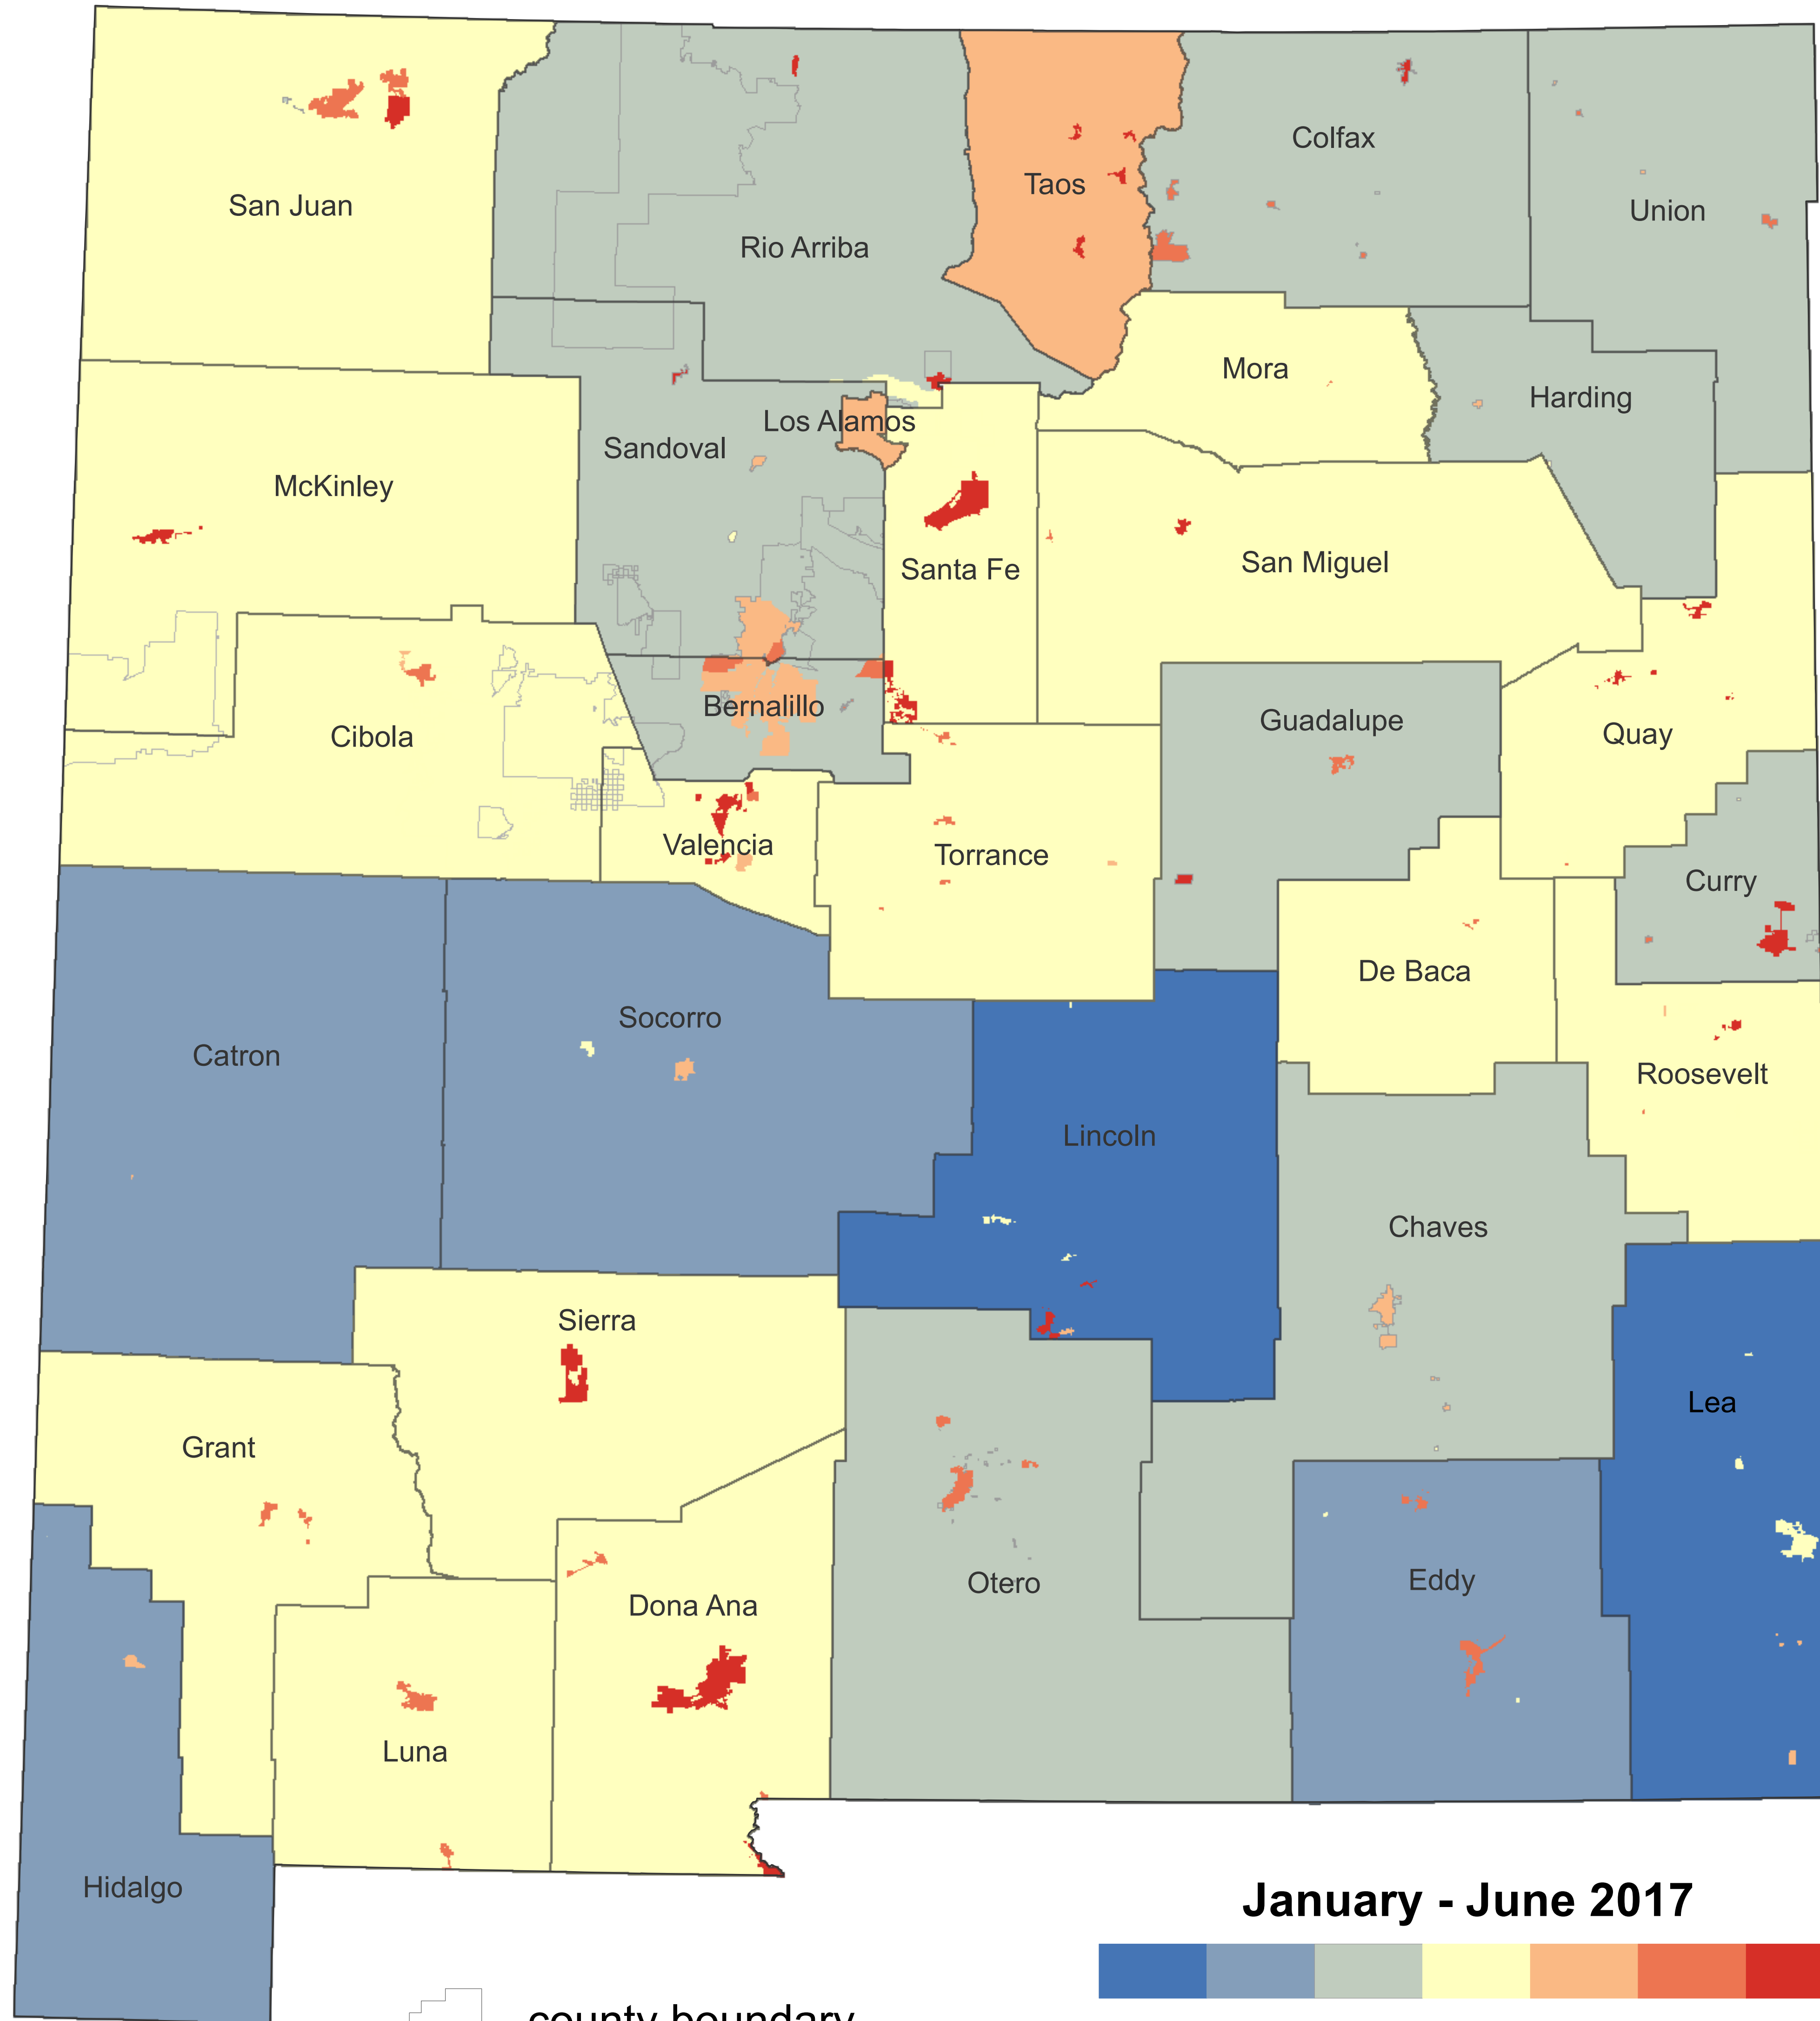

State of New Mexico Gross Receipts Tax Rates

county boundary

Albuquerque / Middle Rio Grande Area

City of Santa Fe / Los Alamos Area