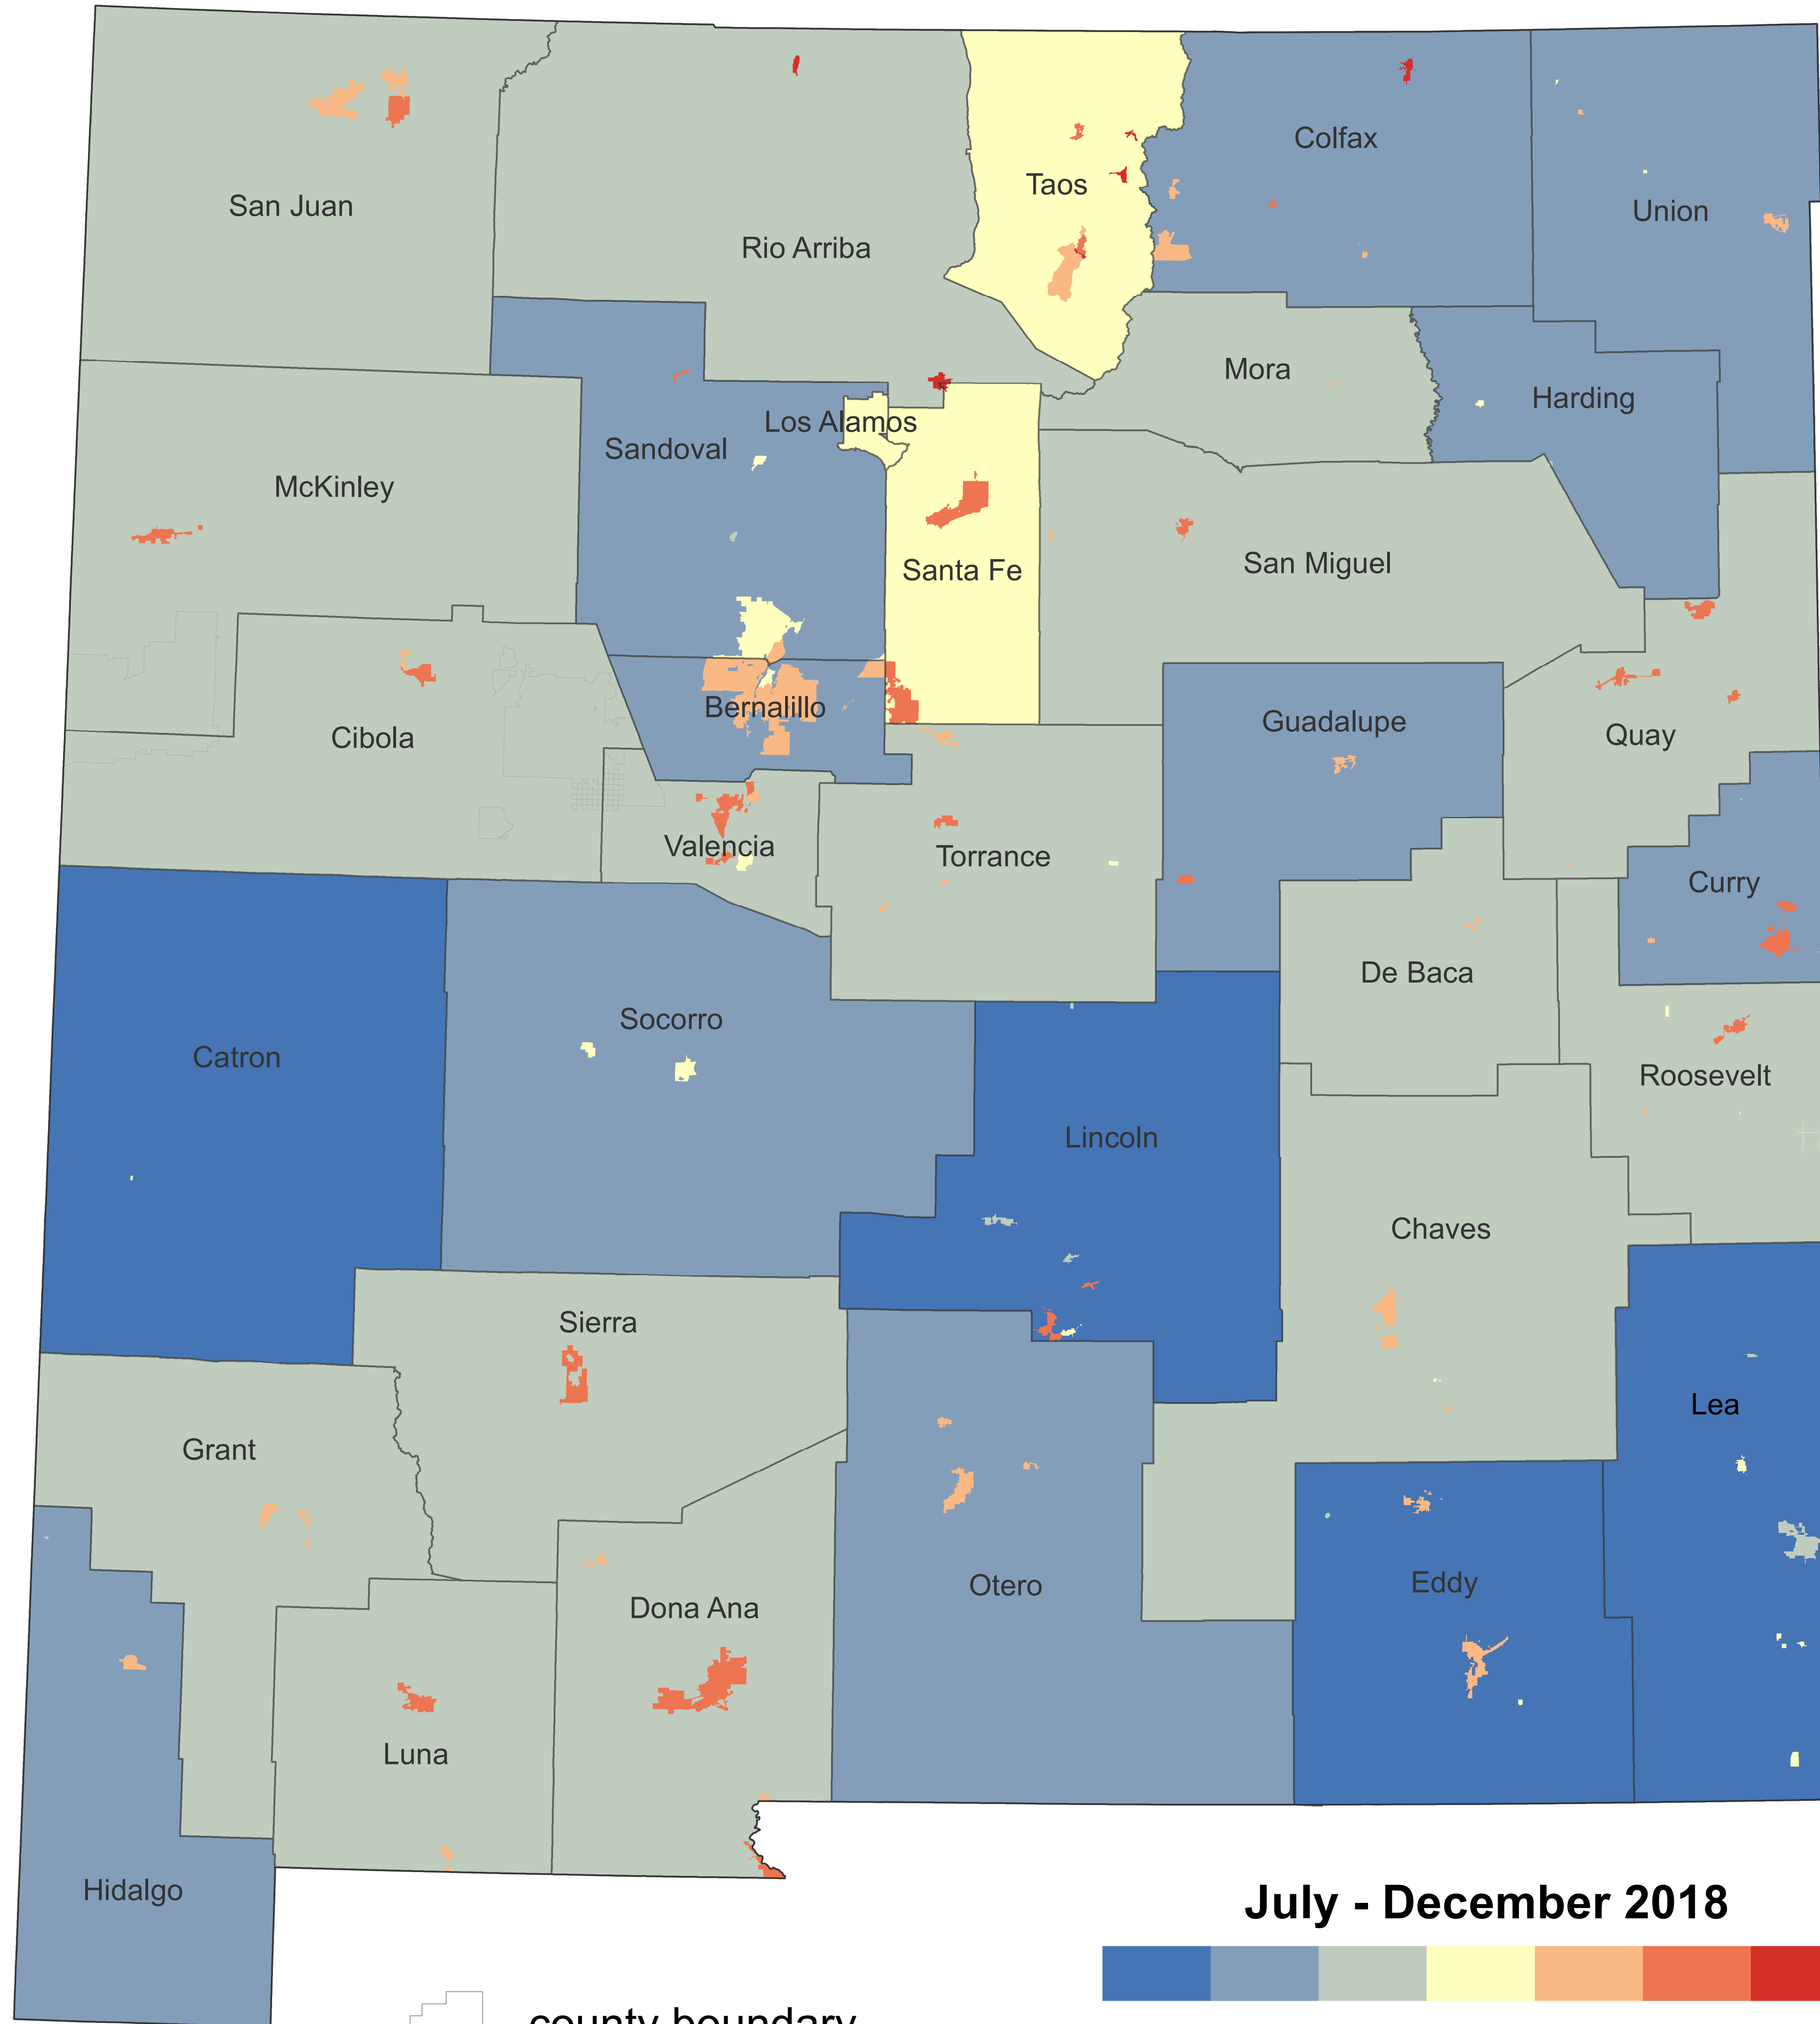

Gross Receipts Tax Rates

 county boundary

Albuquerque / Middle Rio Grande Area

City of Santa Fe / Los Alamos Area