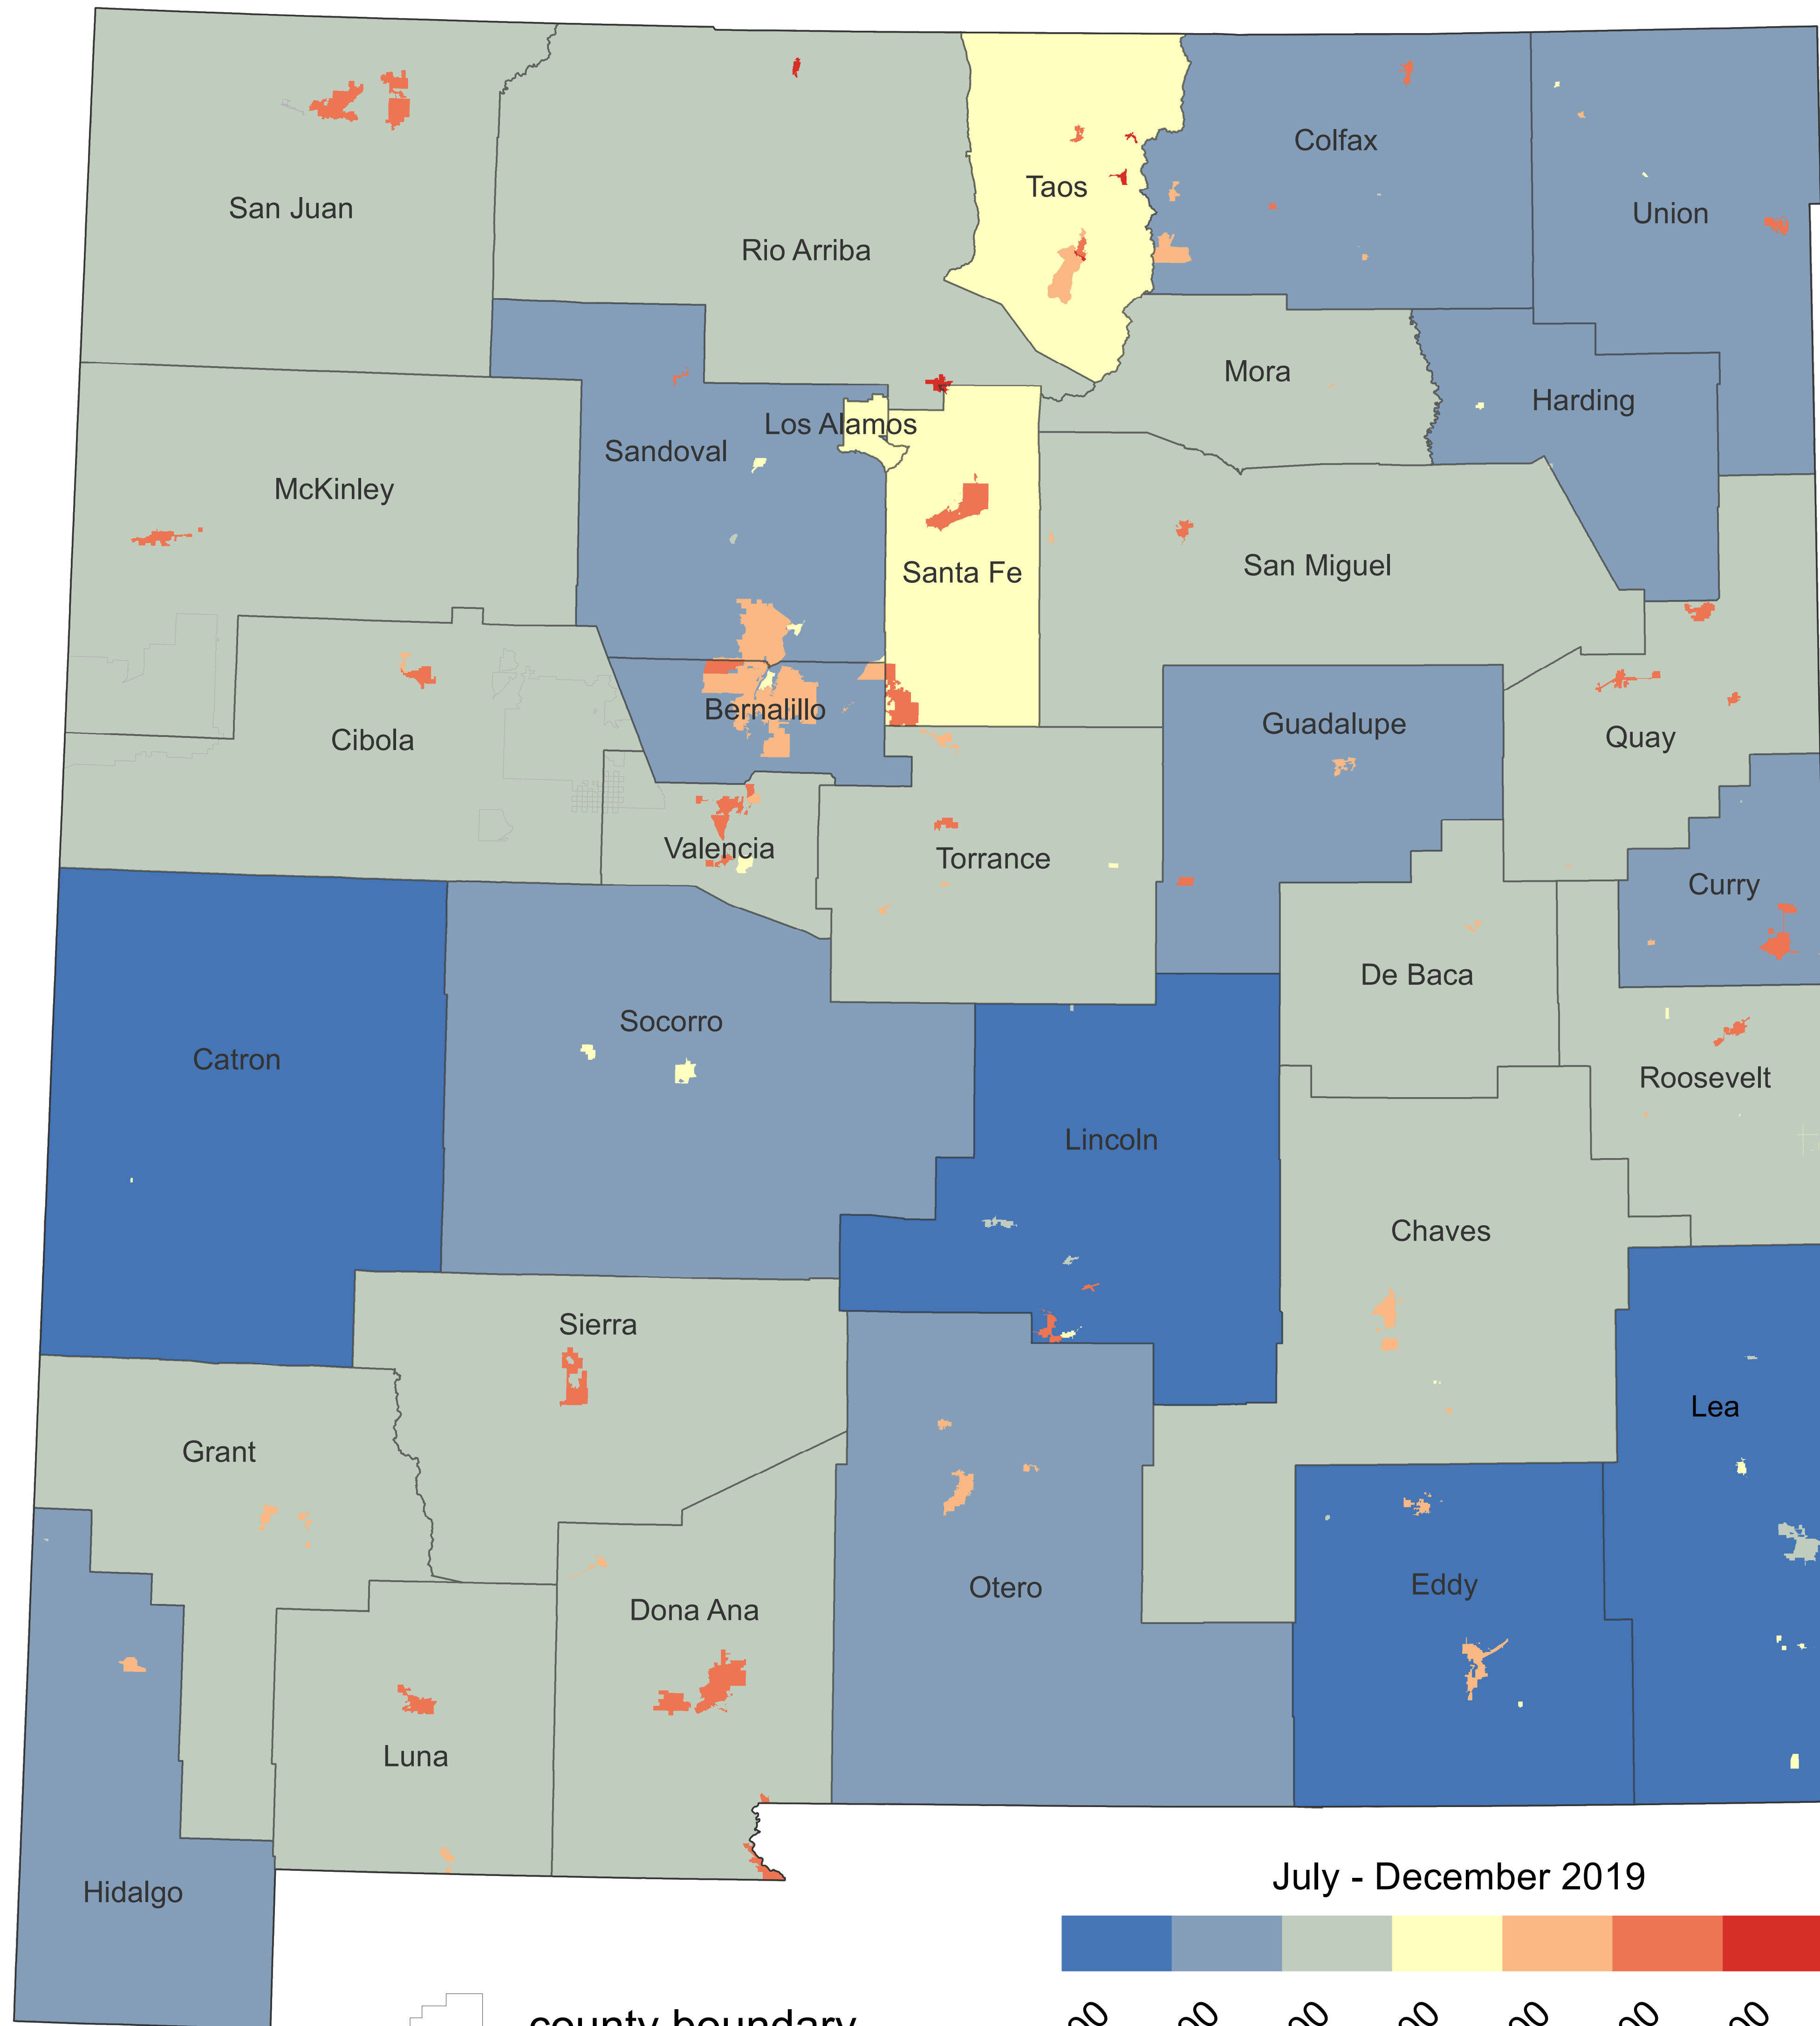

# Gross Receipts Tax Rates

county boundary

## Albuquerque / Middle Rio Grande Area

## City of Santa Fe / Los Alamos Area