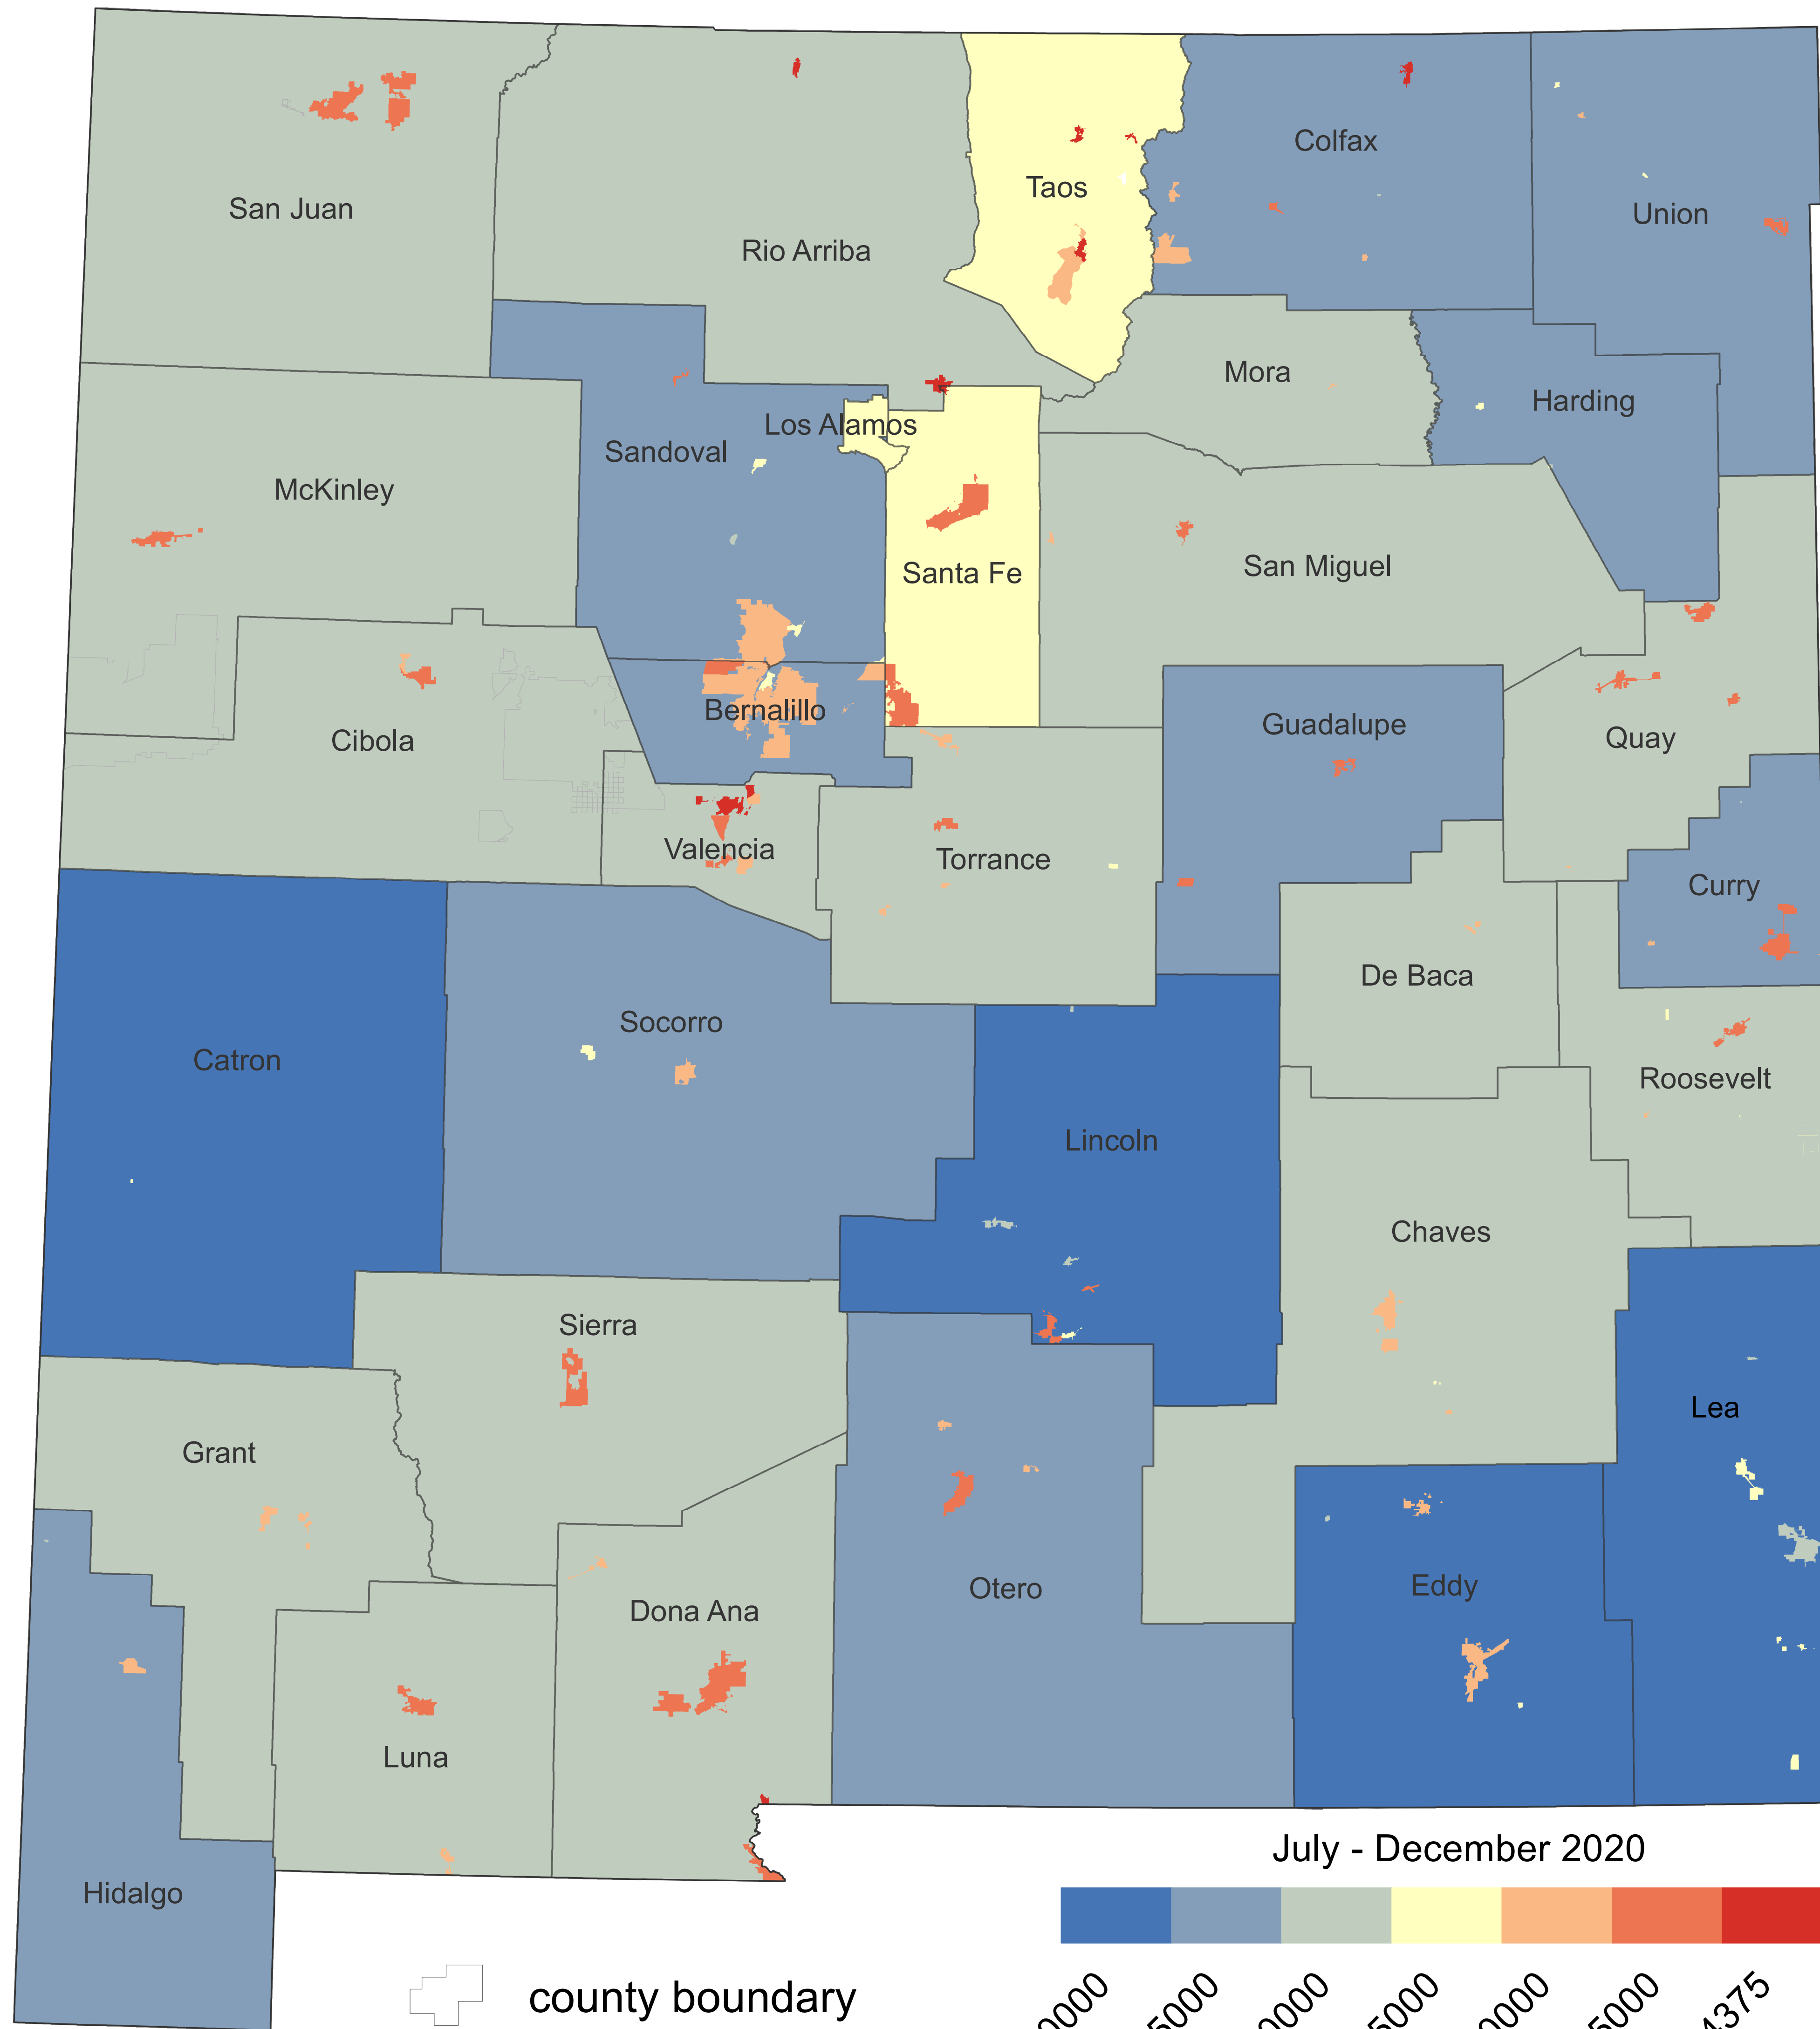

Gross Receipts Tax Rates

Albuquerque / Middle Rio Grande Area

City of Santa Fe / Los Alamos Area