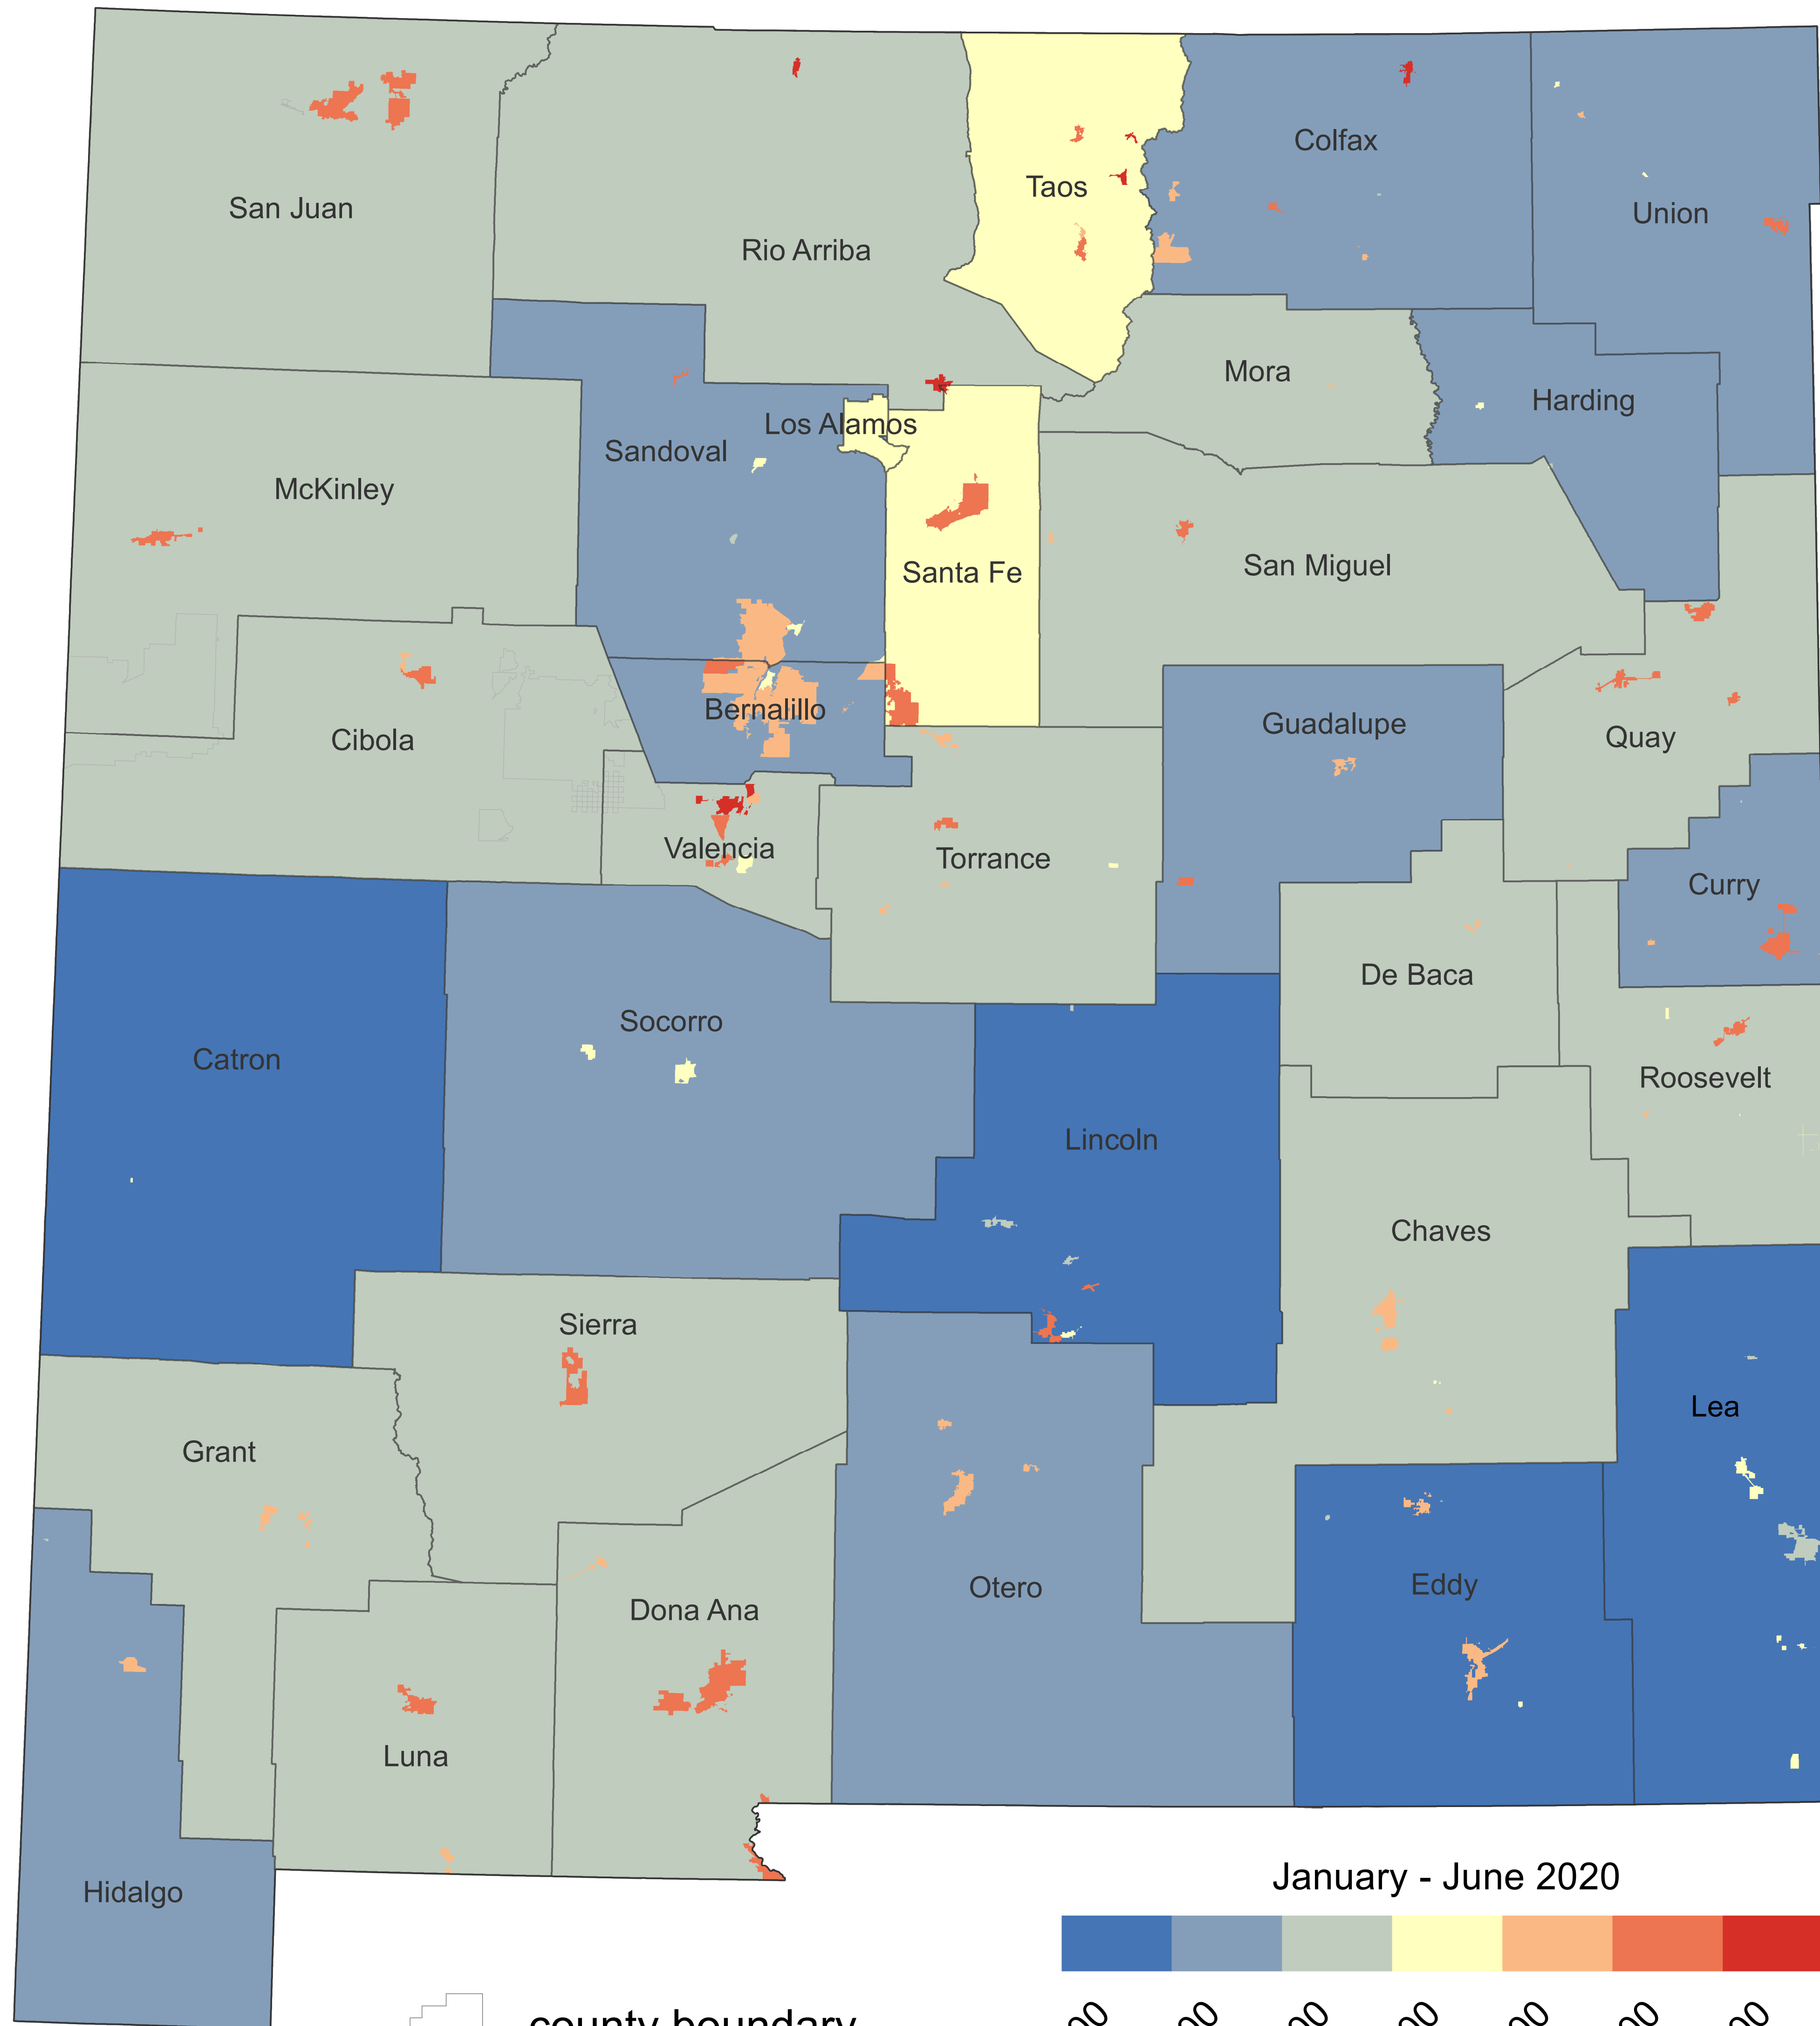

# Gross Receipts Tax Rates

county boundary

## Albuquerque / Middle Rio Grande Area

## City of Santa Fe / Los Alamos Area